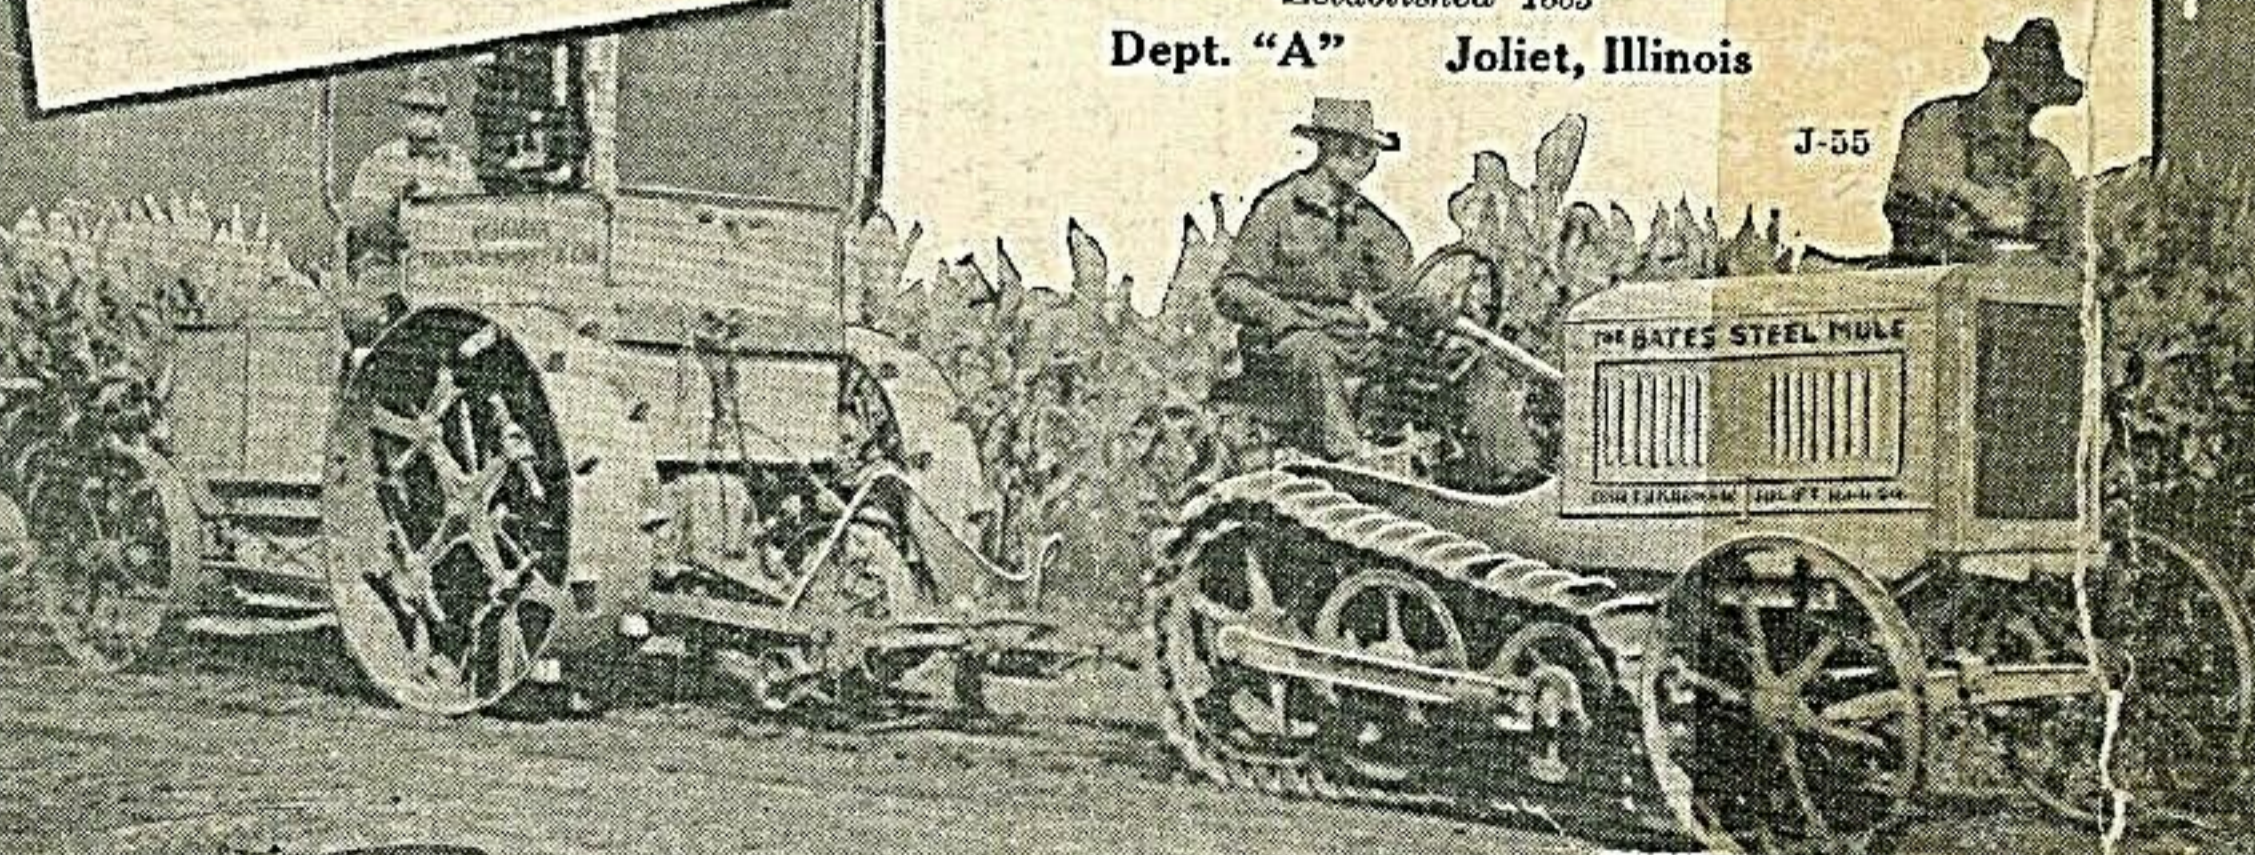

*The most efficient  
Tractor in America*

October 26, 1920.

Before we took on a tractor account, we spent almost two years in looking over the territory, visiting the different factories, and finally decided that the Bates Steel Mule was far in advance of any other tractor on the American Market.

## Testing the Bates Steel Mule

AT the last official test the BATES STEEL MULE proved again that it has more power at the draw-bar than any other three plow tractor in America.

Test after test in different parts of the country has continually shown this to be a fact.

During 1921 the BATES STEEL MULE will be better than ever and the dealer who has this contract will have a machine that will out perform and out satisfy all competition.

If you are now handling a good wheel type tractor, then you need the BATES STEEL MULE to complete your line.

### Bates Machine and Tractor Co.

Established 1883

Dept. "A" Joliet, Illinois

J-55

**The New Bates Steel Mule**  
DOES NOT PACK THE SOIL