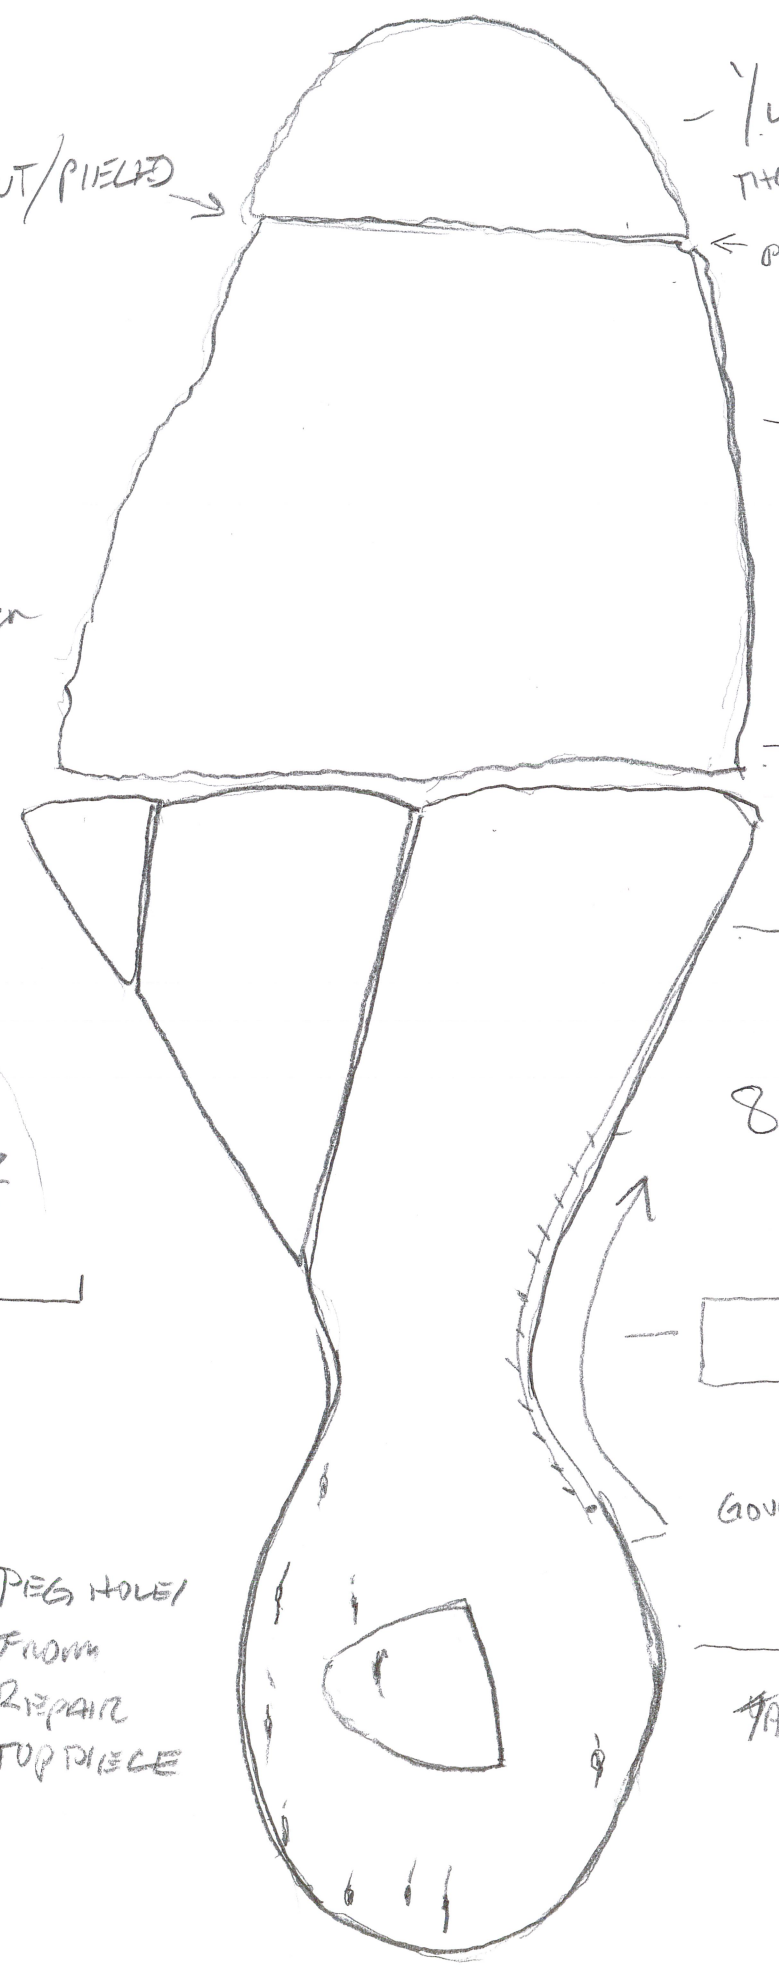

VASA 3/29/22

31161 HAT CEST

Bottom View

1/4" THICK

3/8" THICK

5/8" THICK

SLIGHT TAPER

CUT/PIELED

WOOD ALDER? SYCAMORE?

PEG HOLE FROM REPAIR TOP PIECE

1/4" THICK

PIECED CORK

M-L R

CORK FORENET

MEND W/
8208/8203
PATIABLES

3/8" THICK

3/8" THICK

8/11 AWL HILLS

GOUGE/SLOOP HH

9/16

TAPERED SIDES