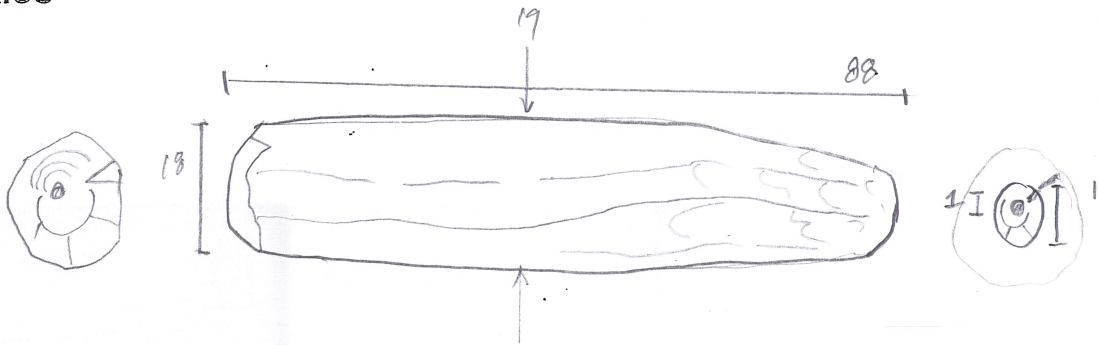

starboard

7-8

Material

Träslag/wood type

pine?

Conversion

Fiberriktning/grain

straight

Skiss

Dimensioner (mm)

| | | | | | | | | |
|---|---|---|---|---|---|---|---|---|
| A | B | C | D | E | F | G | H | J |
| K | L | M | N | P | Q | R | S | T |

Skador/damage in excellent condition overall - notable surface coloring - not peg dark, look up treatment record? split @ tang end, scraped/cleared face at heel end - to see rings?