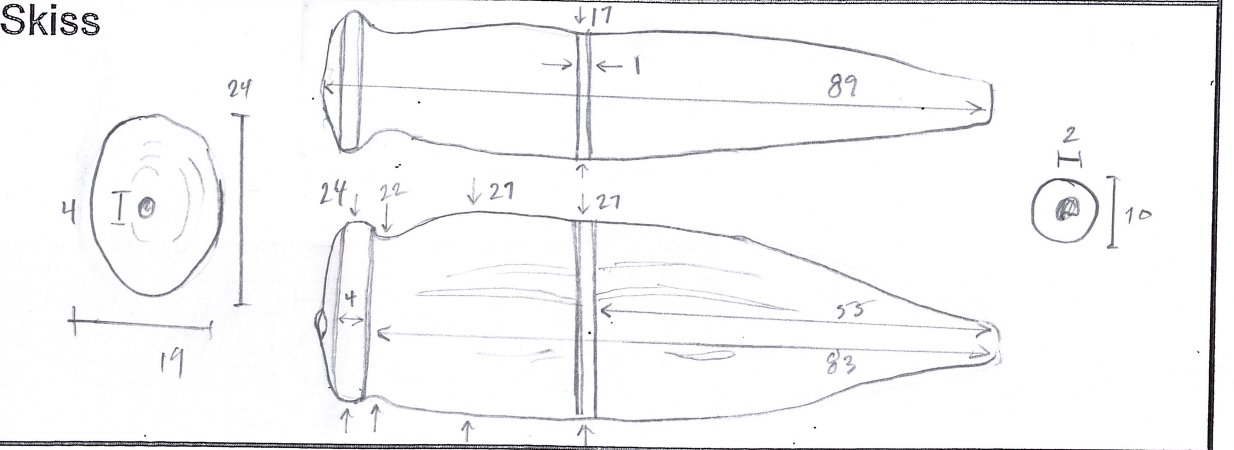

* note: freeze-dried?

Vasa föremål

Föremål	Fyndnummer
awl	09658

Dokumenterad av	Datum
EA	12 February 2014

Fyndplats/location			
Däck/deck	Sida/side	Balk/beam	Kanonport/gunport
upper gun	starboard	14-15	

Material	
Träslag/wood type	Conversion
Beech	
Fiberriktning/grain	
Straight	

Dimensioner (mm)								
A	B	C	D	E	F	G	H	J
K	L	M	N	P	Q	R	S	T

Skador/damage surface in excellent condition overall, but treatment process has given rise to significant shrinkage/distortion. some corrosion around tang freeze-dried?

Kommentar/comments turned awl handle; grain v. clearly visible esp @ heel end. circular tang, poss. coming out also @ heel? 2 dec rings

Association

Andra delar/other parts

Relaterade fynd/related finds