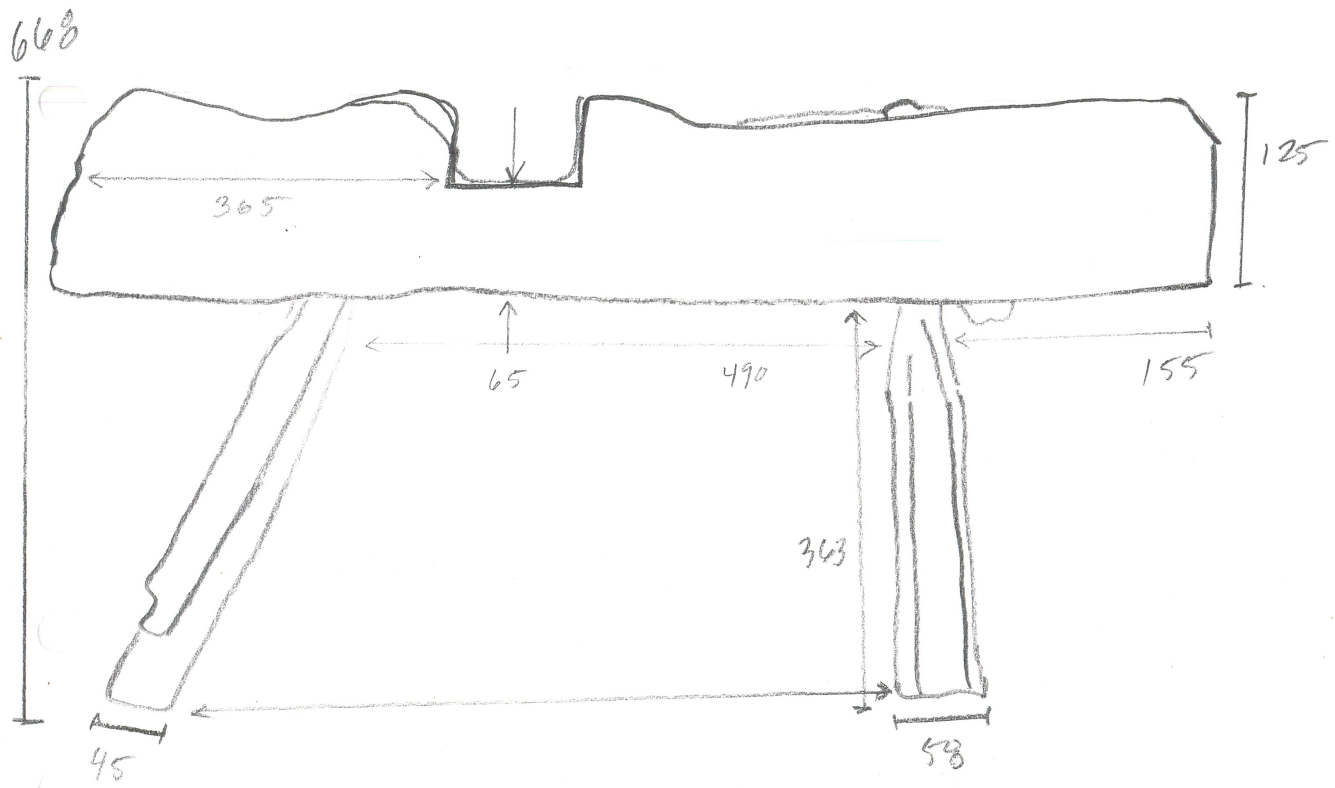

# Vasa föremål

Föremål	Fyndnummer
bench/horse	10547

Dokumenterad av	Datum
EA	17/11/14

Fyndplats/location			
Däck/deck	Sida/side	Balk/beam	Kanonport/gunport
upper gun	stbd	22-24	

Material	
Träslag/wood type	Conversion
Fiberriktning/grain	
Straight.	

**Skiss**

Dimensioner (mm)								
A	B	C	D	E	F	G	H	J
K	L	M	N	P	Q	R	S	T

**Skador/damage** one leg broken off, of remaining three, one ended, second 1/2 length, third intact. broken leg w/ defect, needs #

**Kommentar/comments** small 4 legged workbench showing signs of use/wear on top side. legs tapered where they

**Association** next bench, extend at an angle from bottom,

**Andra delar/other parts** extend through, flush at top edge. lg rectangular recess 90° to bench top. signs of use/wear - saw marks

**Relaterade fynd/related finds**

some erosion over all.

HORSE/BENCH

Tools  
10547  
17 Nov 2014  
E 1/1

leg profile: