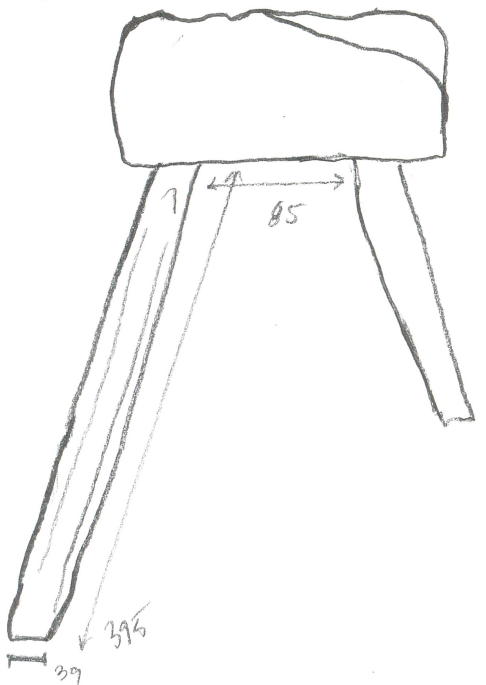

# Vasa föremål

Föremål	Fyndnummer
bench/horse	10547

Dokumenterad av	Datum
EA	17/11/14

Fyndplats/location			
Däck/deck	Sida/side	Balk/beam	Kanonport/gunport
upper gun	stbd	22-24	

Material	
Träslag/wood type	Conversion
Fiberriktning/grain	
Straight.	

**Skiss**

Dimensioner (mm)								
A	B	C	D	E	F	G	H	J
K	L	M	N	P	Q	R	S	T

**Skador/damage** one leg broken off, of remaining three, one ended, second 1/2 length, third intact. broken leg w/ defect, needs #

**Kommentar/comments** small 4 legged workbench showing signs of use/wear on top side. legs tapered where they

**Association** next bench, extend at an angle from bottom,

**Andra delar/other parts** extend through, flush at top edge. lg rectangular recess 90° to bench top. signs of use/wear - saw marks

**Relaterade fynd/related finds**

some erosion over all.

HORSE/BENCH

Tools  
10547  
17 Nov 2014  
E 1/1

leg profile: