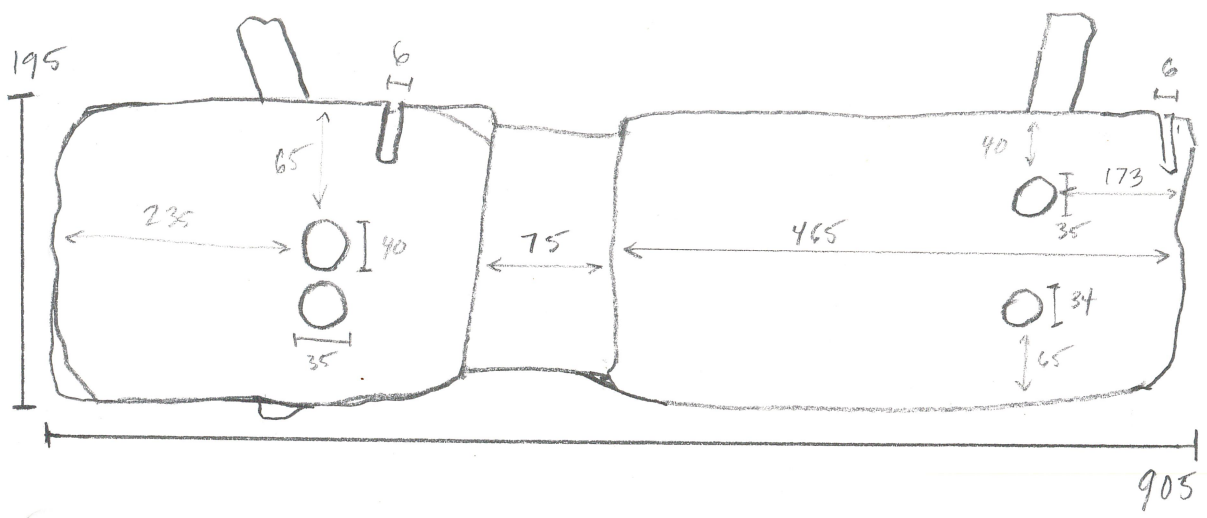

# Vasa föremål

Föremål	Fyndnummer
bench/horse	10547

Dokumenterad av	Datum
EA	17/11/14

Fyndplats/location			
Däck/deck	Sida/side	Balk/beam	Kanonport/gunport
upper gun	stbd	22-24	

Material	
Träslag/wood type	Conversion
Fiberriktning/grain	
Straight.	

**Skiss**

Dimensioner (mm)								
A	B	C	D	E	F	G	H	J
K	L	M	N	P	Q	R	S	T

**Skador/damage** one leg broken off, of remaining three, one ended, second 1/2 length, third intact. broken leg w/ defect, needs #

**Kommentar/comments** small 4 legged workbench showing signs of use/wear on top side. legs tapered where they

**Association** next bench, extend at an angle from bottom,

**Andra delar/other parts** extend through, flush at top edge. lg rectangular recess 90° to bench top. signs of use/wear - saw marks

**Relaterade fynd/related finds**

some erosion over all.

HORSE/BENCH

Tools  
10547  
17 Nov 2014  
E 1/1

leg profile: