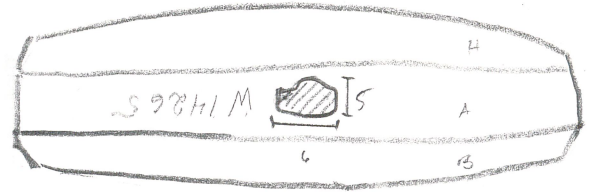

W get F. to id material
 DB says Juniper...?
 Check grain too

Vasa föremål

Vasa föremål		Föremål	Fyndnummer
Dokumenterad av /FA	Datum 21 Feb 2014	gimlet	14265

Fyndplats/location

Däck/deck	Sida/side	Balk/beam	Kanonport/gunport
hold	port	4-5	

Material

Träslag/wood type	Conversion
hard? DB says Juniper!?	
Fiberriktning/grain	
straight	

Skiss

DB says wood; check

see attached

Dimensioner (mm)

A	B	C	D	E	F	G	H	J
K	L	M	N	P	Q	R	S	T

Skador/damage in excellent condition overall; has been treated w/ exhibition varnish, whatever that is. Shank/drill bit completely corroded away

Kommentar/comments Gimlet, carved. Saw marks vis. on every other face (A, C, E, G) - sided sq. then corners chamfered? tang hole larger on underside, rect. w/ circle thru

Association

Andra delar/other parts
 17103 barrel w/ an owners mark - look up!
 17277

Relaterade fynd/related finds
 also 14266 - awl
 14881 - barrel

14265 / Gimlet

Took
14265
24 February 2014
ET 41

TOP

↓
Profile:

- A 11
- B 7
- C 8
- D 8
- E 12
- F 7
- G 8
- H 7