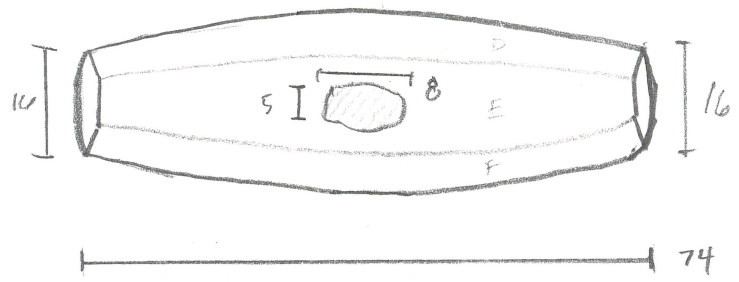

14265 / Gimlet

Took
14265
24 February 2014
ET 41