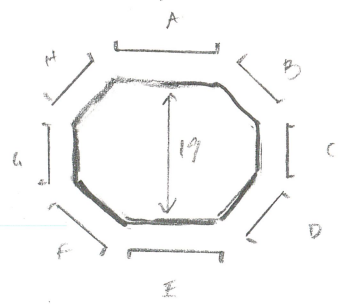

Kommentar/comments Gimlet, carved. Saw marks vis. on every other face (A, C, E, G) - sided sq. then corners chamfered? tang hole larger on underside, rect. w/ circle thru

Association

Andra delar/other parts
 17103 barrel w/ an owners mark - look up!
 17277

Relaterade fynd/related finds
 also 14266 - awl
 14881 - barrel

14265 / Gimlet

Took
14265
24 February 2014
ET 41

TOP

↓
Profile:

- A 11
- B 7
- C 8
- D 8
- E 12
- F 7
- G 8
- H 7