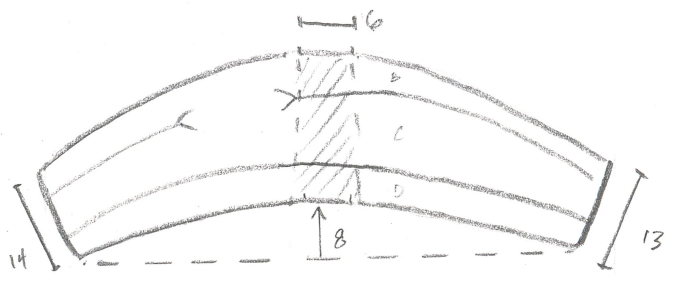

W get F. to id material
 DB says Juniper...?
 Check grain too

Vasa föremål

Vasa föremål		Föremål	Fyndnummer
Dokumenterad av /FA	Datum 21 Feb 2014	gimlet	14265

Fyndplats/location

Däck/deck	Sida/side	Balk/beam	Kanonport/gunport
hold	port	4-5	

Material

Träslag/wood type	Conversion
hard? DB says Juniper!?	
Fiberriktning/grain	
straight	

Skiss

DB says wood; check

see attached

Dimensioner (mm)

A	B	C	D	E	F	G	H	J
K	L	M	N	P	Q	R	S	T

Skador/damage in excellent condition overall; has been treated w/ exhibition varnish, whatever that is. Shank/drill bit completely corroded away

Kommentar/comments Gimlet, carved. Saw marks vis. on every other face (A, C, E, G) - sided sq. then corners chamfered? tang hole larger on underside, rect. w/ circle thru

Association

Andra delar/other parts
 17103 barrel w/ an owners mark - look up!
 17277

Relaterade fynd/related finds
 also 14266 - awl
 14881 - barrel

14265 / Gimlet

Took
14265
24 February 2014
ET 41

TOP

↓
Profile:

- A 11
- B 7
- C 8
- D 8
- E 12
- F 7
- G 8
- H 7