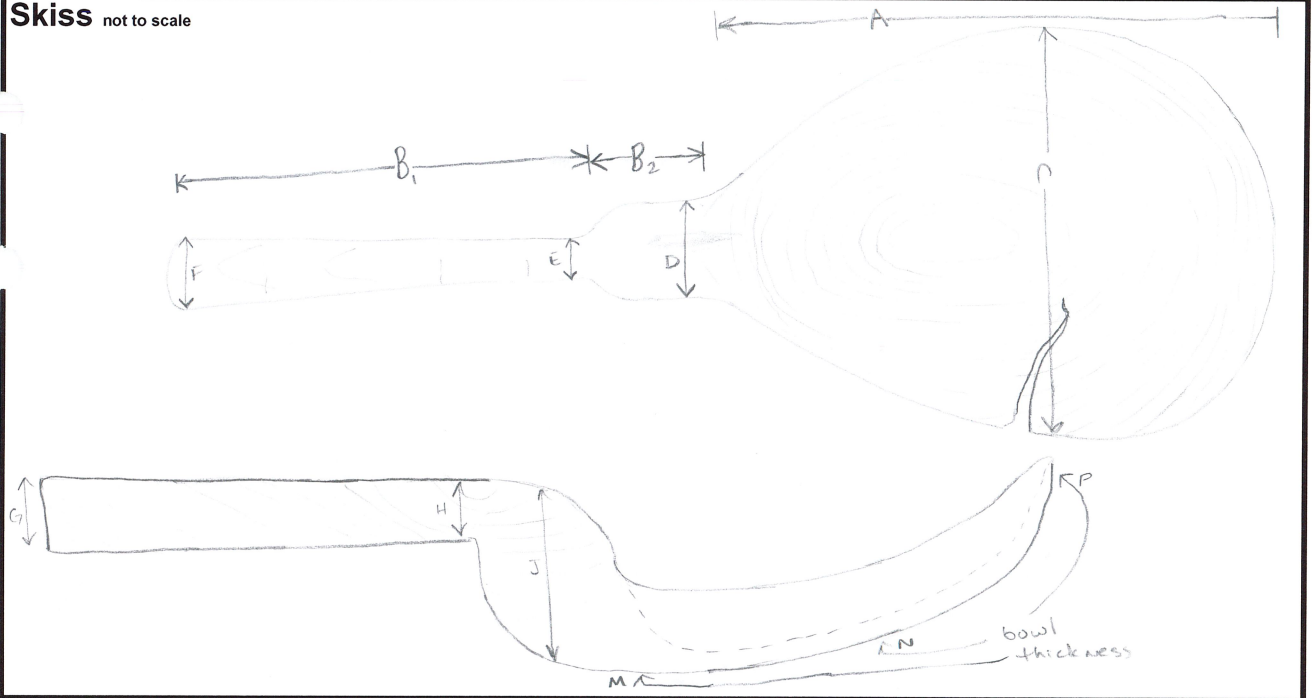

Vasa husgeråd

Föremål SKED complete	Fyndnummer 18263

Dokumenterad av S. GANDBULLA	Datum 25 NOV 2010

Fyndplats/location confirmed w/fyndliggare ☒	Fynd datum 1961-09-05

Däck/deck TD	Sida/side SB	Balk/beam 9-10	Länd från för 1603-1754

Material	
Träslag/wood type bok?	Conversion
Fiberriktning/grain	

Dimensioner (mm)									
A	B	C	D	E	F	G	H	J	
83	B₁=60 B₂=110	60	14	9	12	13	11	19	
K	L	M	N	P	Q	R	S	T	
10	35	11	2	2			159	76:33	

Bomärke Ja ☐ "5" Nej ☐	Verktygsspor Ja ☒ Nej ☐	Dekoration Ja ☐ Nej ☒	Täcklager Ja ☐ Nej ☒
LOCATION: @ end of handle	LOCATION: @ neck	LOCATION:	LOCATION:

Conserving PEL + PD - more in MS! SALT-Ø

Relaterade fynd/related finds FOUND IN 1825_p which was found in 1866₉ same bömärke as svepsk 18294 + tool handle 18273

Kommentar/comments
I wooden spoon, oval-shaped bowl, handle is circular in x-section. good condition. Some splitting on bowl + cracking in handle spot of yellow water damage fragile!

confirmed w/MarketStore ☒

MS image - ✓
P image - NO