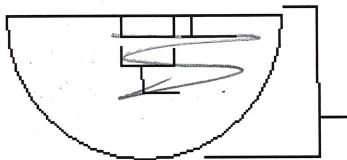

Fyndplats/location

Däck/deck	Sida/side	Balk/beam	Kanonport/gunport
-----------	-----------	-----------	-------------------

Material

gjutjärn/ cast iron <input checked="" type="checkbox"/> Wrought Iron <input type="checkbox"/>	Polar Feature <input checked="" type="checkbox"/> / N Description: <u>Dep</u> Sprue Y / N Seam <input checked="" type="checkbox"/> / N If yes: <u>Concave</u> / Convex Weight (Grams) <u>2470</u> Condition Poor <input checked="" type="checkbox"/> 2 3 4 5 Excellent Surface Condition Smooth <input checked="" type="checkbox"/> <u>Rough</u> Pitted
--	---

Skiss

MALE FEMALE

Bar Present YES NO

Dimensioner (mm)

A	B	C	D	E	F	G	H	J
<u>123</u>	<u>68</u>	<u>22</u>	<u>13</u>					
K	L	M	N	P	Q	R	S	T

Skador/damage

Cracks Small Cavities Large Cavities V. Large Cavities Deep Cavity
 Rust Exploding Corroding Incomplete Irregular bumps Large Gouges Waxy V. Waxy