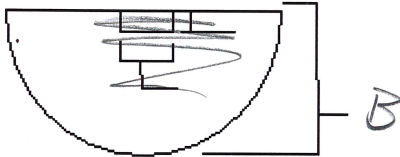

Fyndplats/location

Däck/deck	Sida/side	Balk/beam	Kanonport/gunport
-----------	-----------	-----------	-------------------

Material

gjutjärn/ cast iron <input checked="" type="checkbox"/>	Polar Feature Y / <input checked="" type="checkbox"/> N Description: _____
Wrought Iron _____	Sprue Y / <input checked="" type="checkbox"/> N
	Seam <input checked="" type="checkbox"/> Y / N If yes : <u>Concave</u> / Convex
	Weight (Grams) <u>180</u>
	Condition Poor <u>2</u> 3 4 5 Excellent
	Surface Condition <u>Smooth</u> Rough Pitted

Skiss

MALE FEMALE _____

Bar Present YES _____ NO

Dimensioner (mm)

A <u>63</u>	B <u>34</u>	C <u>17</u>	D <u>7</u>	E	F	G	H	J
K	L	M	N	P	Q	R	S	T

Skador/damage

Cracks Small Cavities Large Cavities V. Large Cavities Deep Cavity
 Rust Exploding Corroding Incomplete Irregular bumps Gouges Large Gouges Waxy V. Waxy