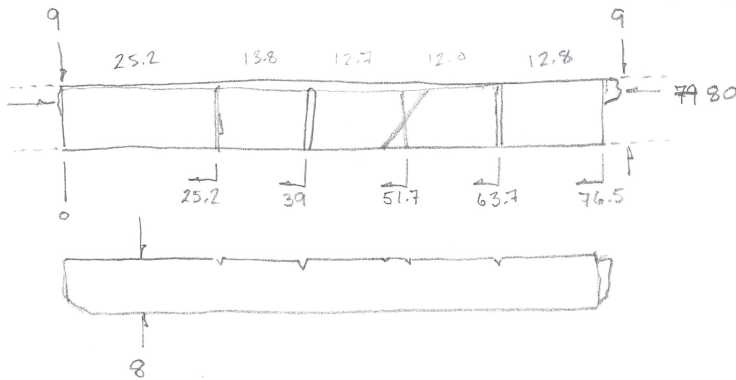

Dimensioner (mm)

A	B	C	D	E	F	G	H	J
K	L	M	N	P	Q	R	S	T

Skador/damage Fragment; broken @ both ends, probably along marks cut to denote measurements. Freeze-dried.

Kommentar/comments as noted, probably piece of a longer ruler - both ends appear to have broken along marks cut to denote measurements

Association

Andra delar/other parts

Relaterade fynd/related finds

one of several measured rulers: see also f#s 14291 18475 20063
27463 found behind plank 27666 in 2010 during removal

27686 FOUND UNDER FRAME WHEN BOTTOM PLANK REMOVED, c. BEAM 18-19
 MATERIAL: PINE CONDITION: BROKEN AT BOTH ENDS

AVERAGE INTERVAL ($\frac{1}{2}$ INCH): ~~12.9~~ 12.75mm
 CLOSEST TO ENGLISH OR DUTCH INCH

OTHER RULES:

18475 - IN CARPENTER'S CHEST
 12 INCHES, INCH GRAD, 300mm, 6 INCH MARK

04234
 490mm w/ metal fitting