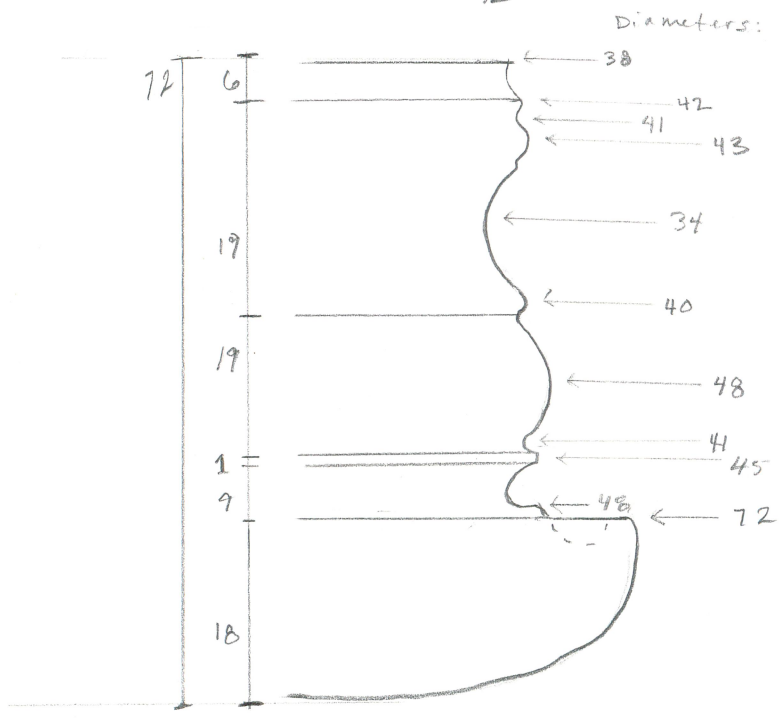

Relaterade fynd/related finds
 found inside ship's carpenter's chest (17958) in Carpenter's store

18452 : Brace

SHIISCARPENTERSTOOLS

18452

15 Nov 2013

1/2

- A - 15
- B - 5
- C - 4
- D - 4
- E - 3

dotted lines indicate evidence of pin/key to lock handle in place. Splits originate at each drilled spot

SHIP CARPENTERS TOOLS
 18452
 19 Nov 2013 ER

2/2