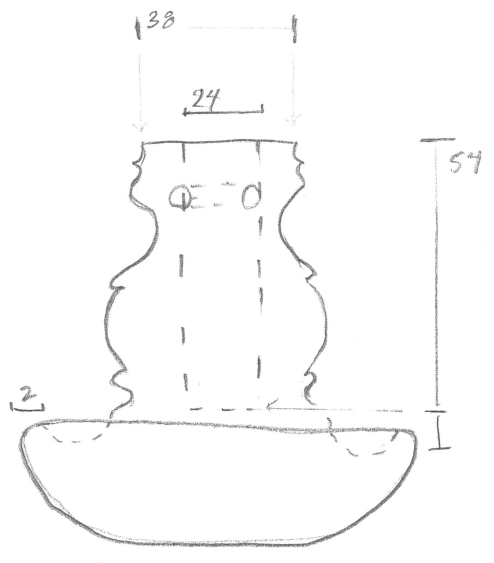

Skiss

(see p. 1 & 2)

Dimensioner (mm)									
A	B	C	D	E	F	G	H	J	
K	L	M	N	P	Q	R	S	T	

Skador/damage some damage/loss around bit socket. Handle has several cracks through, but all still one piece. Some sections of loss around mushroom top decorative turning on top & around spindle of handle intact & readily visible.

Kommentar/comments on the top of the handle, ~ 1/3 turn of a 5th decorative ring that was never completed. As w. other braces, bit end offset from the plane of the grip & handle ends.

Association

Andra delar/other parts
 This # includes brace & handle, same number stored separately.

Relaterade fynd/related finds
 found inside ship's carpenter's chest (17958) in Carpenter's store

18452 : Brace

SHIISCARPENTERSTOOLS

18452

15 Nov 2013

1/2

- A - 15
- B - 5
- C - 4
- D - 4
- E - 3

dotted lines indicate evidence of pin/key to lock handle in place. Splits originate at each drilled spot

SHIP CARPENTERS TOOLS
 18452
 19 Nov 2013 ER

2/2