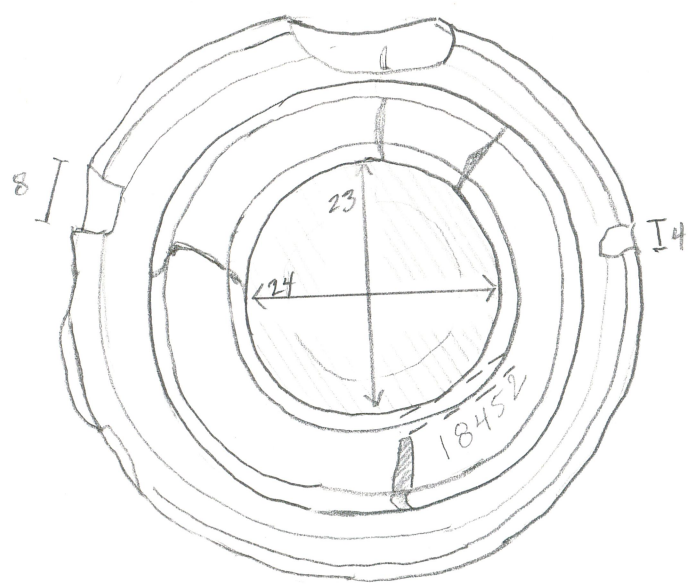

Skiss

(see p. 1 & 2)

Dimensioner (mm)									
A	B	C	D	E	F	G	H	J	
K	L	M	N	P	Q	R	S	T	

Skador/damage some damage/loss around bit socket. Handle has several cracks through, but all still one piece. Some sections of loss around mushroom top decorative turning on top & around spindle of handle intact & readily visible.

Kommentar/comments on the top of the handle, ~ 1/3 turn of a 5th decorative ring that was never completed. As w. other braces, bit end offset from the plane of the grip & handle ends.

Association

Andra delar/other parts
 This # includes brace & handle, same number stored separately.

Relaterade fynd/related finds
 found inside ship's carpenter's chest (17958) in Carpenter's store

18452 : Brace

SHIISCARPENTERSTOOLS

18452

15 Nov 2013

1/2

- A - 15
- B - 5
- C - 4
- D - 4
- E - 3

dotted lines indicate evidence of pin/key to lock handle in place. Splits originate at each drilled spot