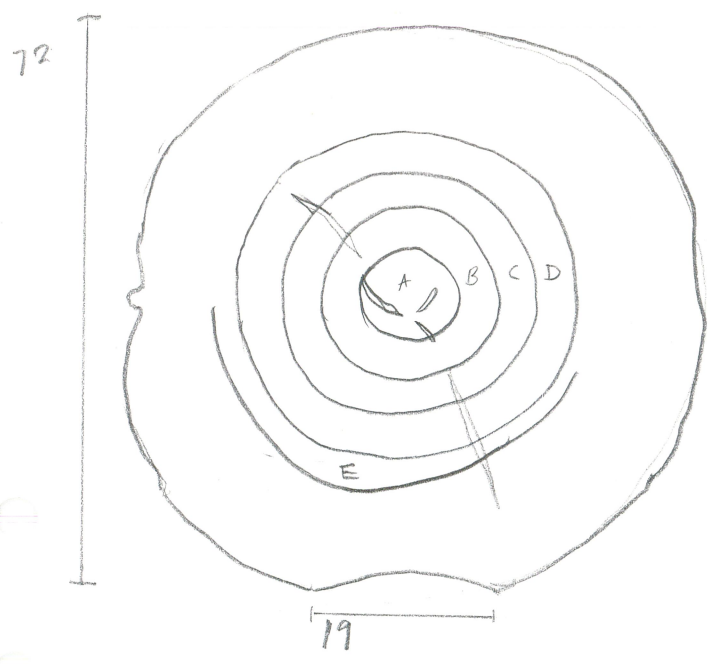

Vasa föremål

Föremål	Fyndnummer
Brace	18452

Dokumenterad av	Datum
FAA	15 Nov 2013

Fyndplats/location			
Däck/deck	Sida/side	Balk/beam	Kanonport/gunport
0108	starboard	21	

Material	
Träslag/wood type	Conversion
Hardwood oak	
Fiberriktning/grain	
straight	

Skiss

(see p. 1 & 2)

Dimensioner (mm)									
A	B	C	D	E	F	G	H	J	
K	L	M	N	P	Q	R	S	T	

Skador/damage some damage/loss around bit socket. Handle has several cracks through, but all still one piece. Some sections of loss around mushroom top decorative turning on top & around spindle of handle intact & readily visible.

Kommentar/comments on the top of the handle, ~ 1/3 turn of a 5th decorative ring that was never completed. As w. other braces, bit end offset from the plane of the grip & handle ends.

Association

Andra delar/other parts
 This # includes brace & handle, same number stored separately.

Relaterade fynd/related finds
 found inside ship's carpenter's chest (17958) in Carpenter's store

18452 : Brace

SHIISCARPENTERSTOOLS

18452

15 Nov 2013

1/2

- A - 15
- B - 5
- C - 4
- D - 4
- E - 3

dotted lines indicate evidence of pin/key to lock handle in place. Splits originate at each drilled spot