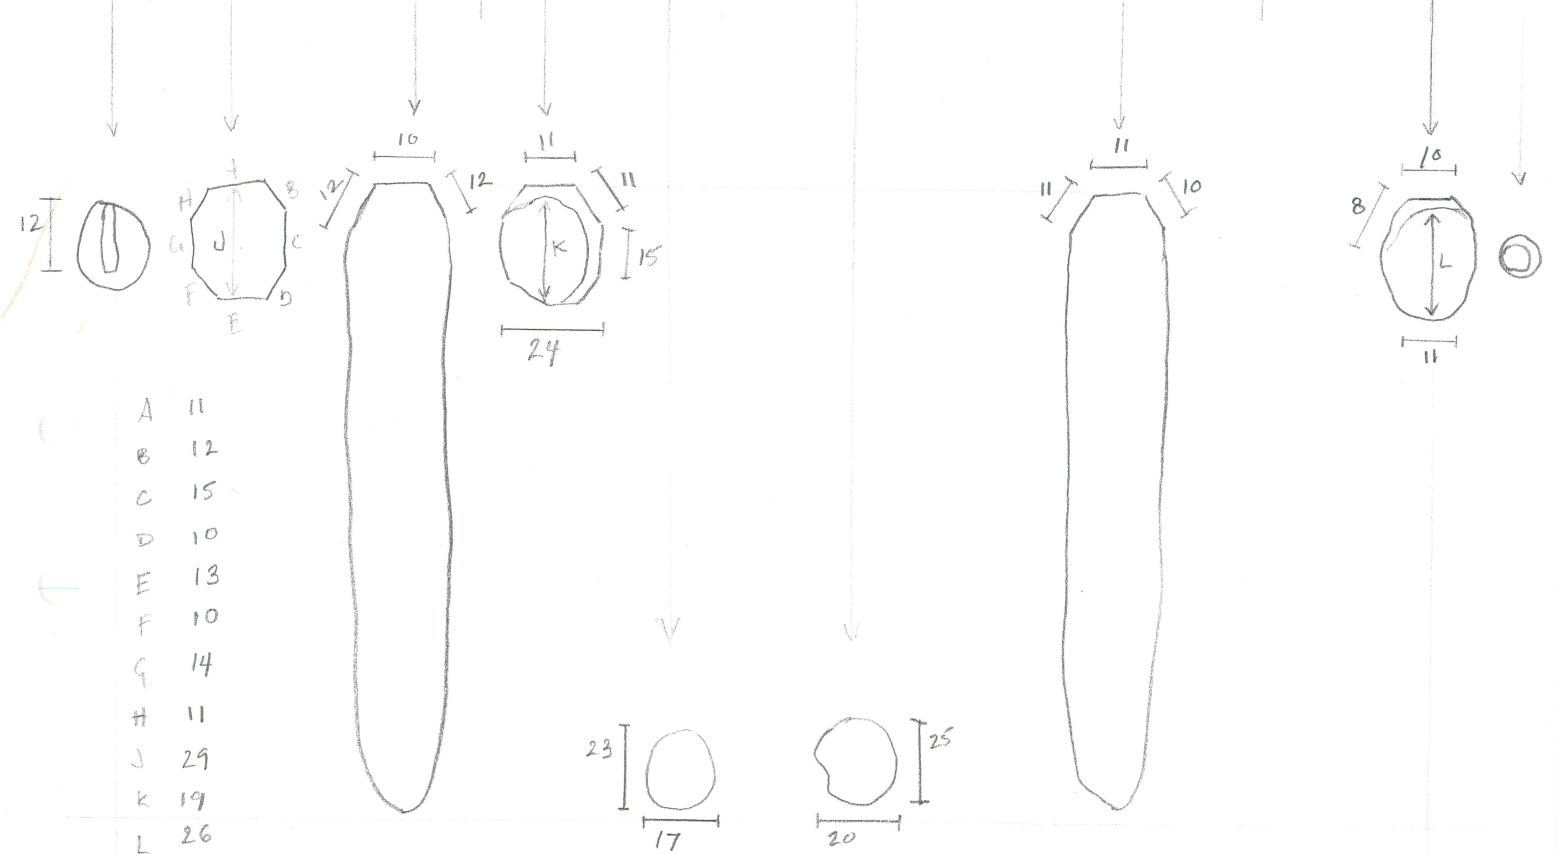

Kommentar/comments pin/key in handle to lock in place on brace spindle still present & visible, both exterior & interior. Some circular marks/indentations on brace, possibly modern? doesn't appear on rest of set.

brace handle

SHIP CARPENTERS TOOLS

18453

26 Nov 2013

1/2

||||| = pin

- A 9
- B 3
- C 5
- D 3
- E 4
- F 1
- G 3
- H 9
- J 4
- K 15
- L 14
- M 6 x 5
- N 6 x 4

18453: BRACE

SHIPS CARPENTERSTOOLS

18453

26 Nov 2013 E 2/2

- A 11
- B 12
- C 15
- D 10
- E 13
- F 10
- G 14
- H 11
- J 29
- K 19
- L 26