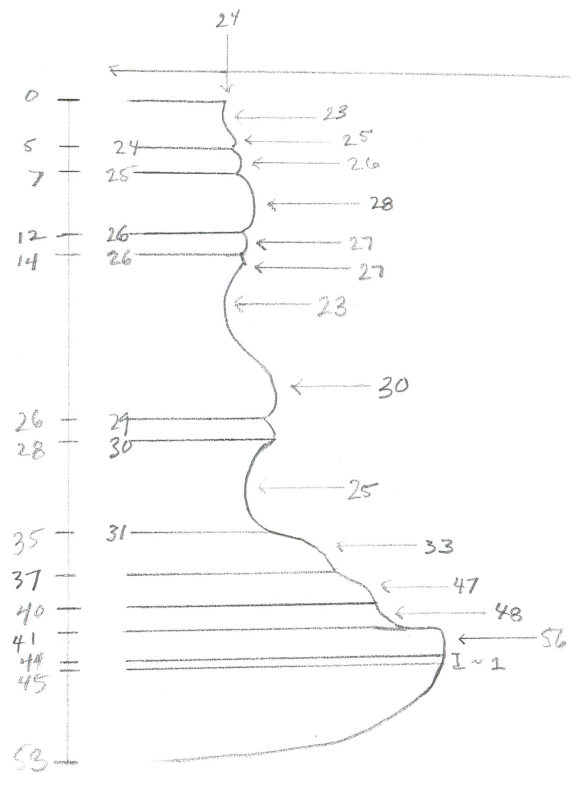

A	B	C	D	E	F	G	H	J
K	L	M	N	P	Q	R	S	T

Skador/damage splitting on handle originates at entrance/exit for locking pin/key. Brace in two pieces; break occurs on bit end. Evidence of previously glued breaks (2) towards handle end.

Kommentar/comments pin/key in handle to lock in place on brace spindle still present & visible, both exterior & interior. Some circular marks/indentations on brace, possibly modern? doesn't appear on rest of set.

brace handle

SHIP CARPENTERS TOOLS

18453

26 Nov 2013

1/2

||||| = pin

- A 9
- B 3
- C 5
- D 3
- E 4
- F 1
- G 3
- H 9
- J 4
- K 15
- L 14
- M 6 x 5
- N 6 x 4

18453: BRACE

SHIPS CARPENTERSTOOLS

18453

26 Nov 2013 E 2/2

- A 11
- B 12
- C 15
- D 10
- E 13
- F 10
- G 14
- H 11
- J 29
- K 19
- L 26