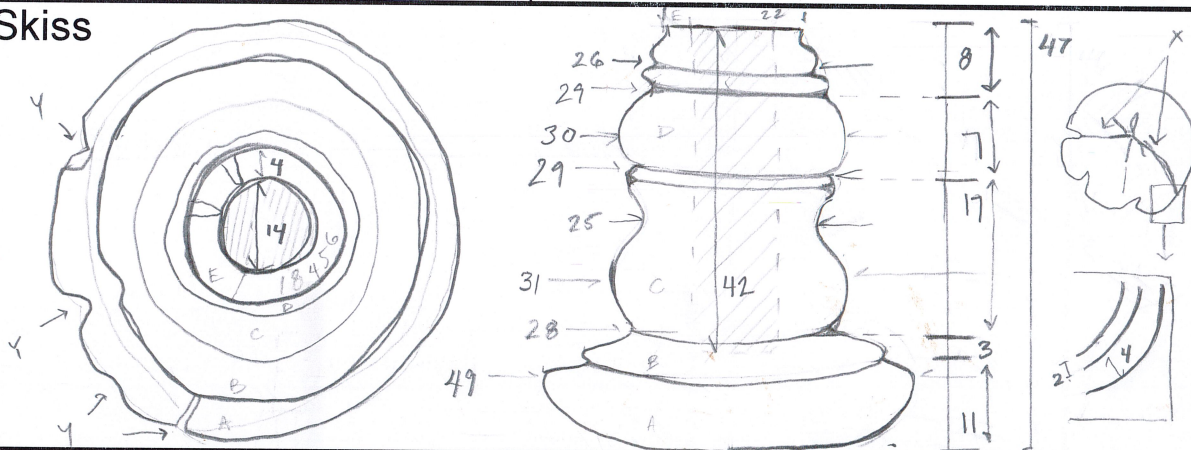

Däck/deck

Sida/side

Balk/beam

Kanonport/gunport

Material

Träslag/wood type

oak

Conversion

Fiberriktning/grain

straight

Skiss

Dimensioner (mm)

A	B	C	D	E	F	G	H	J
K	L	M	N	P	Q	R	S	T

Skador/damage split into two along crack "X" was conserved, glued back together. some areas of loss overall, indicated by "y" on drawing.