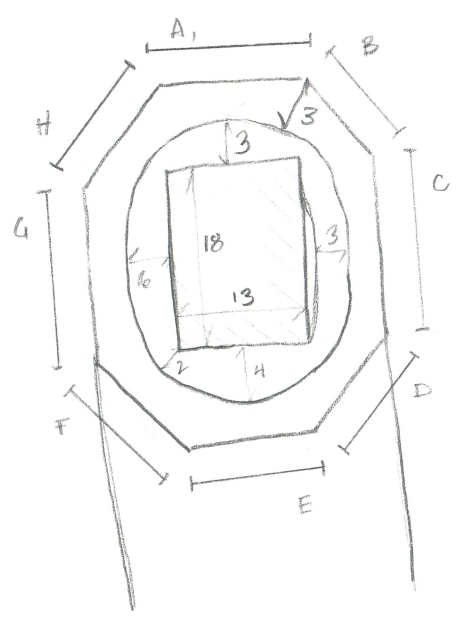

Skador/damage some loss at "x" (see R end on sheet 2/2) original surface largely intact

Kommentar/comments still metal left of pin to fasten blade through handle. ↑ wooden dowel? Jigsaw.

Association

Andra delar/other parts

Relaterade fynd/related finds

found inside ships carpenters chest (17958) in carpenters store

18457 Saw handle

Starting from this orientation:

A	16
B	10
C	20
D	10
E	15
F	11
G	19
H	11

27

23

31

64

= plugged hole