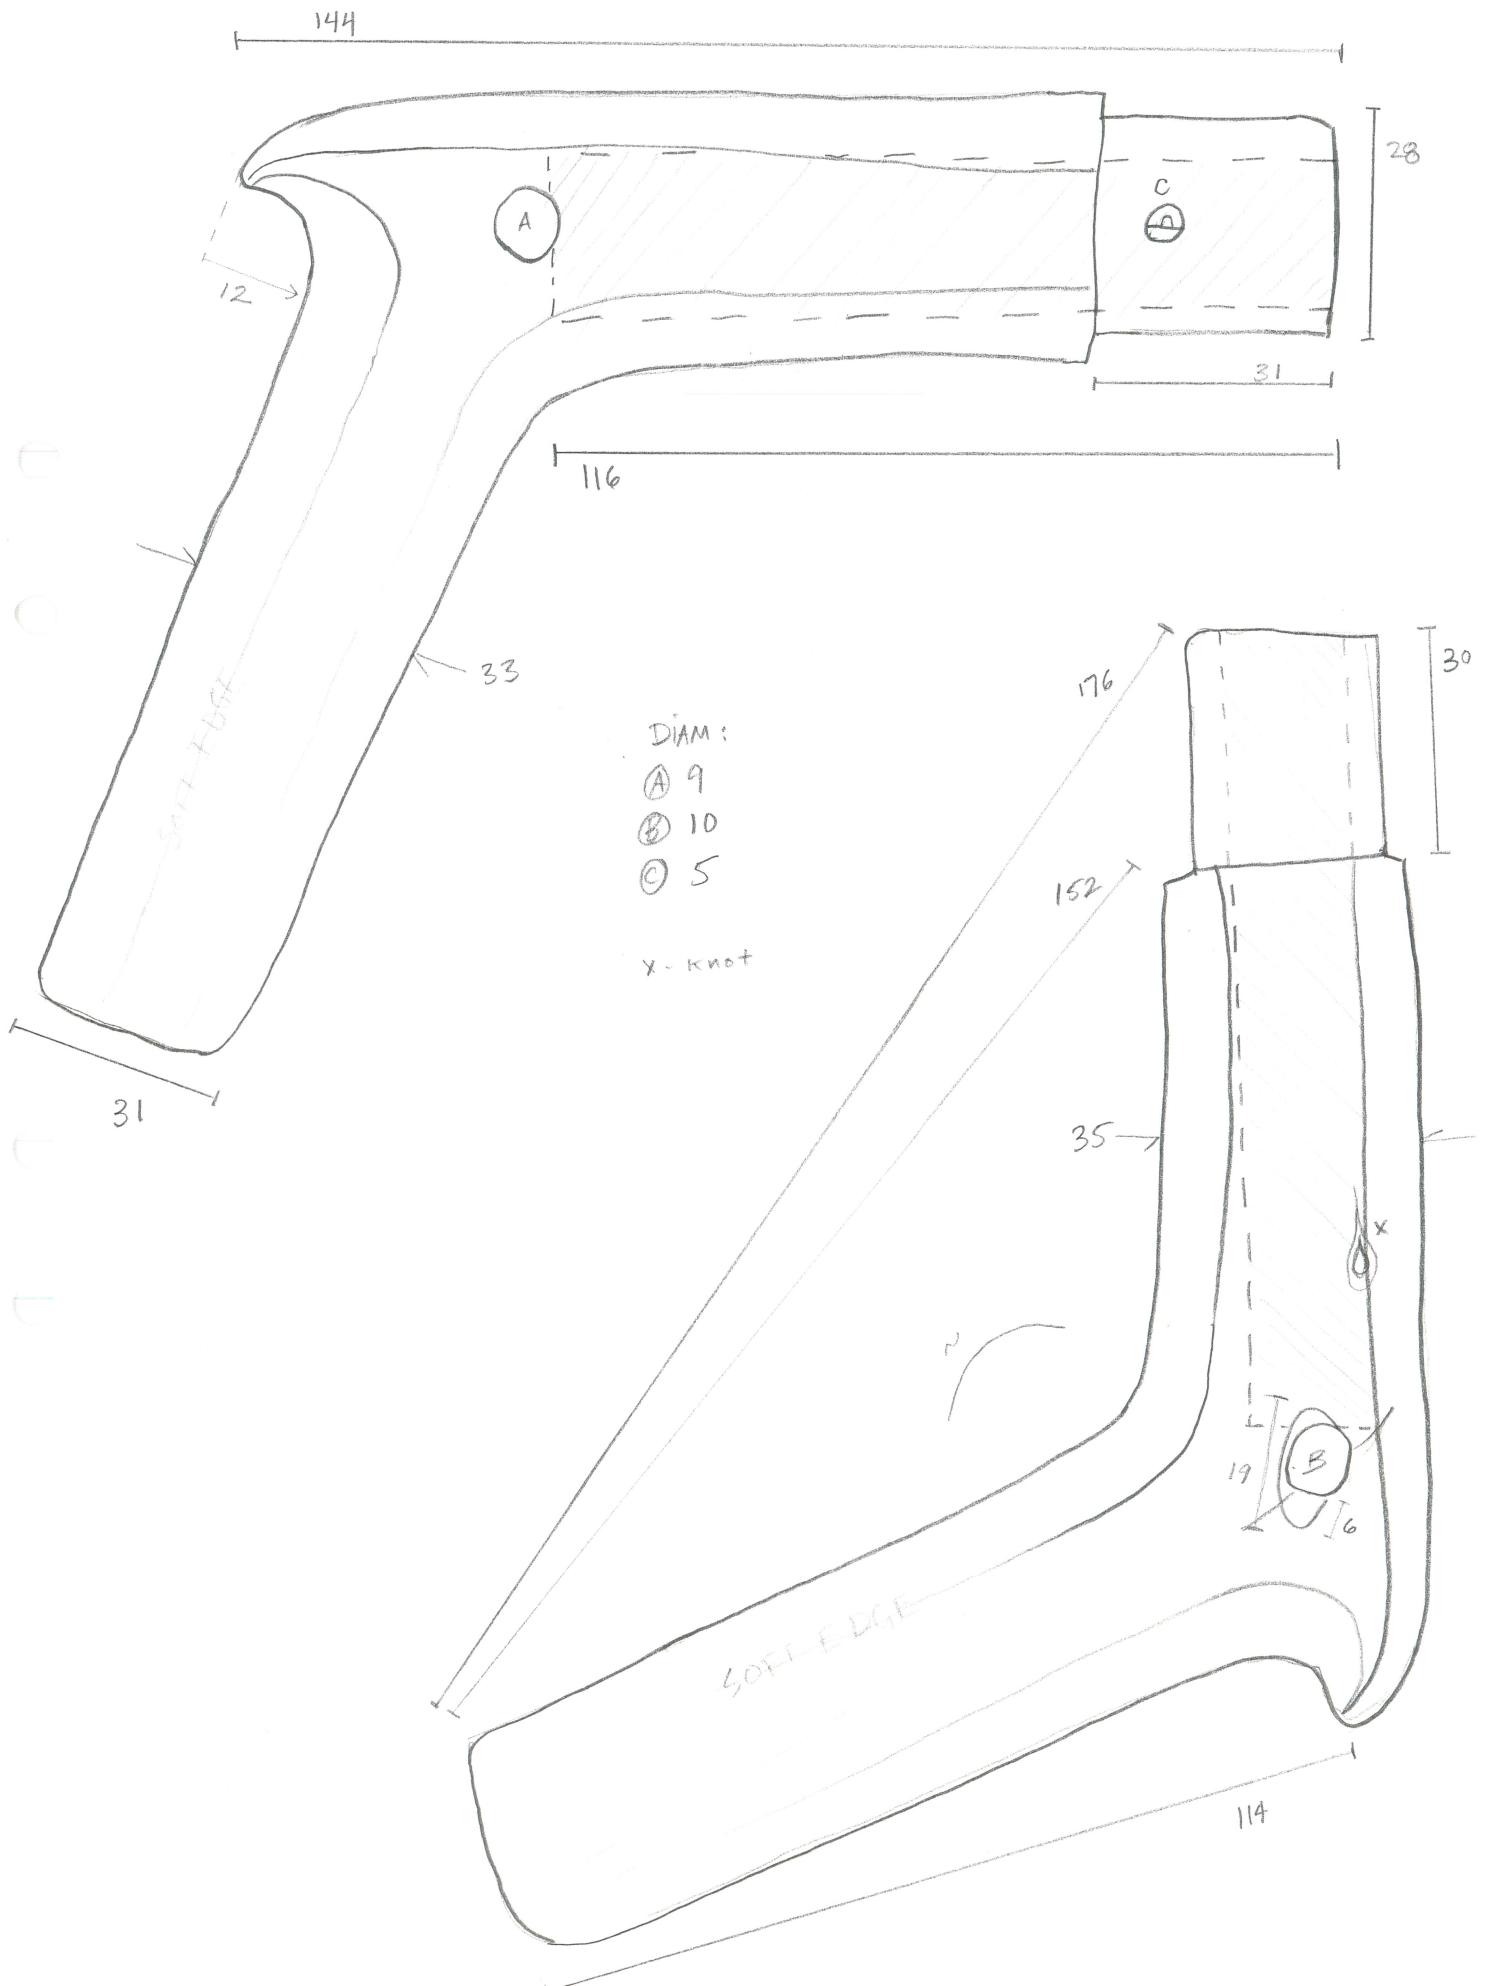

18457 Saw handle