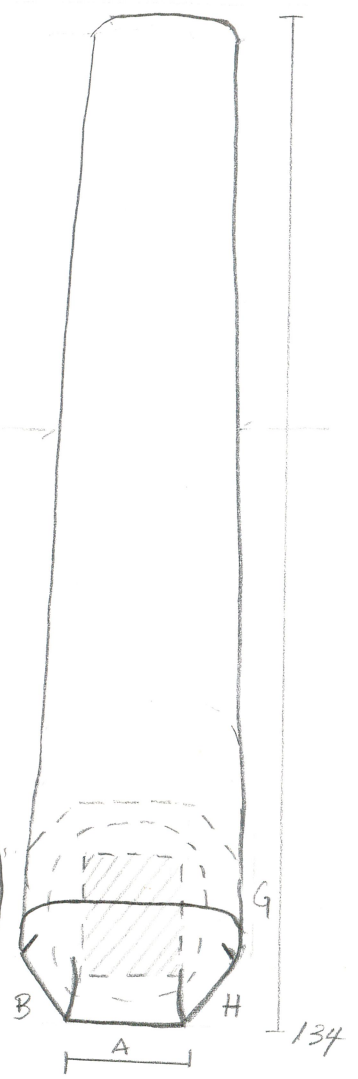

Vasa föremål

Föremål

saw handle

Fyndnummer

18457

Dokumenterad av
EAA

Datum
12 Nov 2013

Fyndplats/location

Skador/damage some loss at "x" (see R end on sheet 2/2) original surface largely intact

Kommentar/comments still metal left of pin to fasten blade through handle. ↑ wooden dowel? Jigsaw.

Association

Andra delar/other parts

Relaterade fynd/related finds

found inside ships carpenters chest (17958) in carpenters store

18457 Saw handle

Starting from this orientation:

A	16
B	10
C	20
D	10
E	15
F	11
G	19
H	11

27

23

31

64

= plugged hole