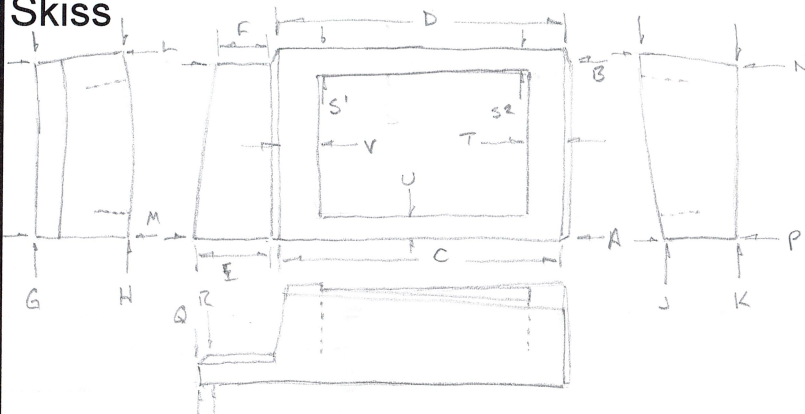

## Material

Träslag/wood type

OAK

Conversion

Fiberriktning/grain

STRAIGHT

## Dimensioner (mm)

A	B	C	D	E	F	G	H	J
167	162	128	126	31	27	78	82	83
K	L	M	N	P	Q	R	S <sup>1/2</sup>	T
76	49	48	50	41	12	17	10/8	15/14

U	V
9	19/20

## Kommentar/comments

Parallel saw marks on bottom at c. 10-12 m intervals, across width, angled saw marks on plain end ("N"), chisel marks in hollow at least 17 mm wide