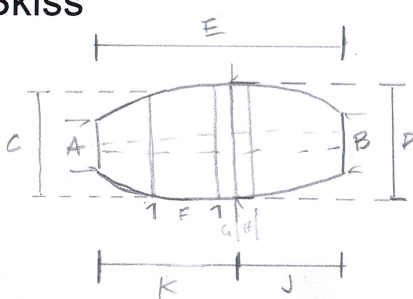

## Material

Träslag/wood type

Conversion

Fiberriktning/grain

straight

## Skiss

////= through hole

## Dimensioner (mm)

A	B	C	D	E	F	G	H	J
14	13	24	29	59	12	2	2	29
K	L	M diam	N	P diam	Q	R	S	T
30	4	2	4	5				

Skador/damage some loss at "x." some surface wear

Kommentar/comments 5 clear decorative lines run the circumference of the piece. possibly a single sixth @ "B" end, but obscured by PEG residue.  
Y & Z blind holes