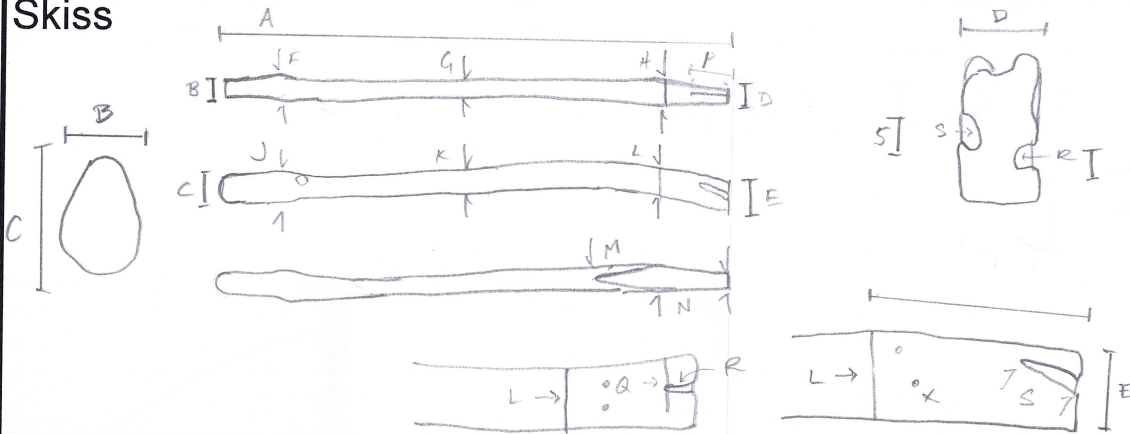

Däck/deck

Sida/side

Balk/beam

Kanonport/gunport

Material

Träslag/wood type

Conversion

Fiberriktning/grain

straight

Skiss

Dimensioner (mm)

A	B	C	D	E	F	G	H	J
601	20	33	16	32	22	19	20	32
K	L	M	N	P	Q	R	S	T
27	34	134	64	40	23	9	20	

Skador/damage "x" indicate blind holes from artifact tag fastener. surface fairly intact; some areas of loss at bottom R edge

Kommentar/comments s & r possibly artifact of wedging to fasten tool head to handle. presence of wedge not identifiable without removal of PEG residue

Association

Andra delar/other parts

Relaterade fynd/related finds