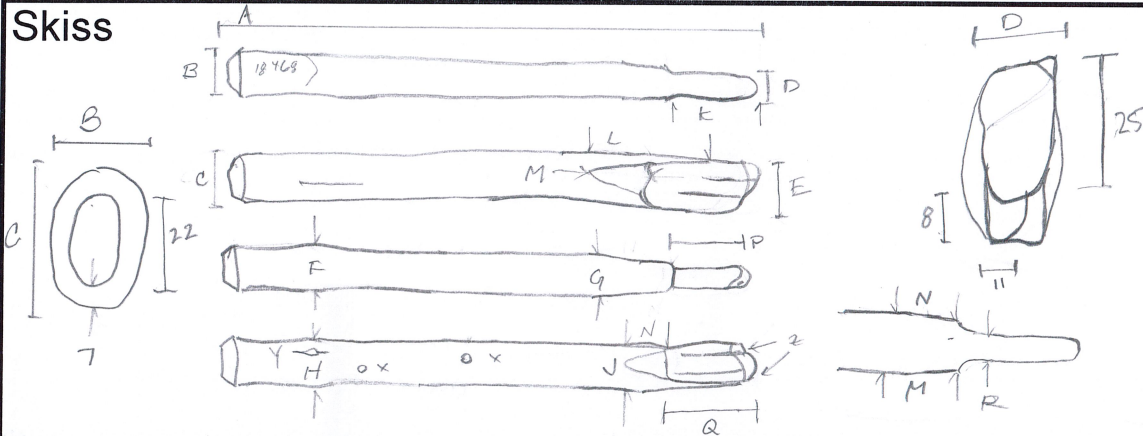

Träslag/wood type

Conversion

Fiberriktning/grain

straight

Skiss

Dimensioner (mm)

A	B	C	D	E	F	G	H	J
263	25	36	12	32	27	26	34	35
K	L	M	N	P	Q	R	S	T
74	69	33	29	64	74	18		

Skador/damage "x"s possibly modern blind holes, though larger than tag fastener holes generally. "z" indicates splits running w. grain all the way through piece. original surface in good condition. "y" is a knot. Some loss @ tool head end.

Kommentar/comments distans "N" is original chamfer; was taken down further to achieve dimension "R," presumably to fit tool head.

Association

Andra delar/other parts

Relaterade fynd/related finds

found inside tool chest (17958) in carpenter's store