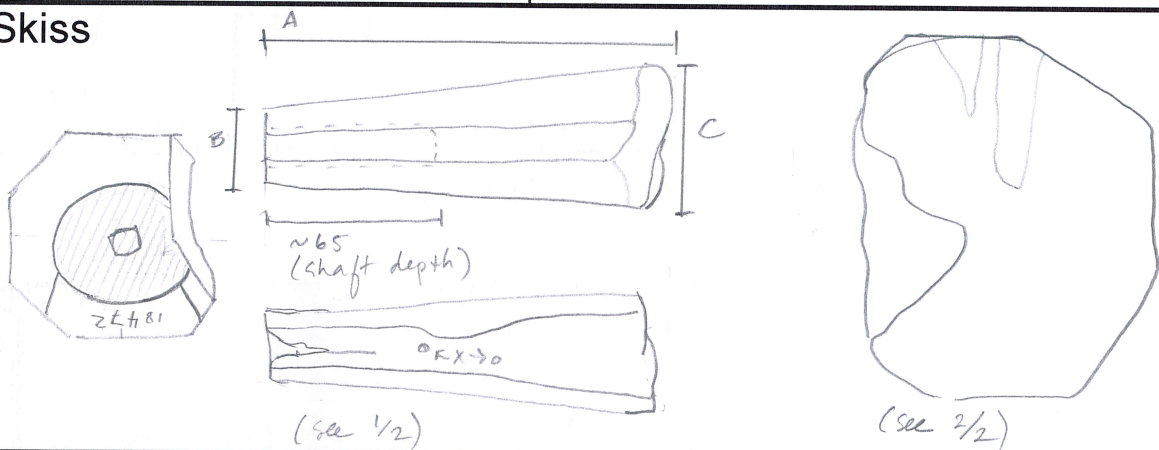

Balk/beam
21

Kanonport/gunport

Material

Träslag/wood type
oak?

Fiberriktning/grain
straight

Skiss

Dimensioner (mm)

A	B	C	D	E	F	G	H	J
<i>158</i>	<i>35</i>	<i>55</i>						
K	L	M	N	P	Q	R	S	T

Skador/damage *two facets of handle have split off, & left a depression that runs the full length of the handle, but only crosses hole for shaft 10mm from L end. original surface otherwise in good condition. "x" indicates modern tag fastener holes.*

Kommentar/comments *end slightly mushroomed possibly from striking. Hole for shaft circular @ surface, but tapers & becomes rectangular/square as it deepens. Blind. 29mm long split in L end (face "E") extends through to shaft. poss. some metal @ bottom of shaft?*

1/2

CROSS
section
~ 75 mm
from end
(w/2)

(figure out how deep the
hole is)