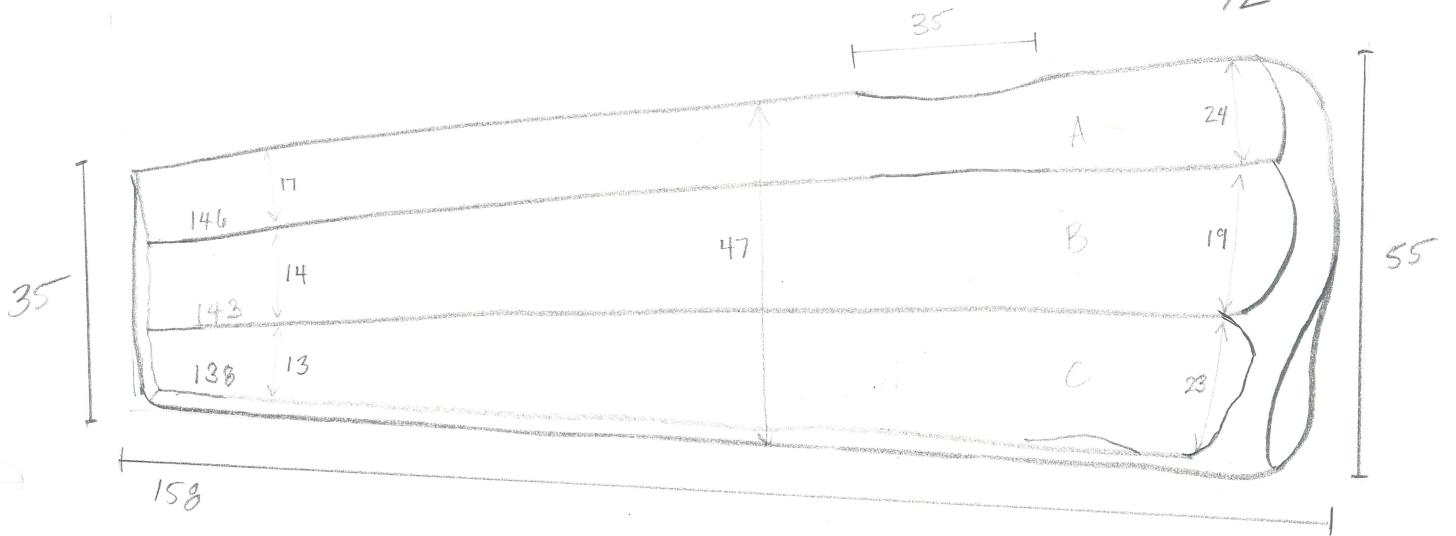

Skador/damage *two facets of handle have split off, & left a depression that runs the full length of the handle, but only crosses hole for shaft 10mm from L end. original surface otherwise in good condition. "x" indicates modern tag fastener holes.*

Kommentar/comments *end slightly mushroomed possibly from striking. Hole for shaft circular @ surface, but tapers & becomes rectangular/square as it deepens. Blind. 29mm long split in L end (face "E") extends through to shaft. poss. some metal @ bottom of shaft?*

1/2

CROSS
section
~ 75 mm
from end
(w/2)

(figure out how deep the
hole is)