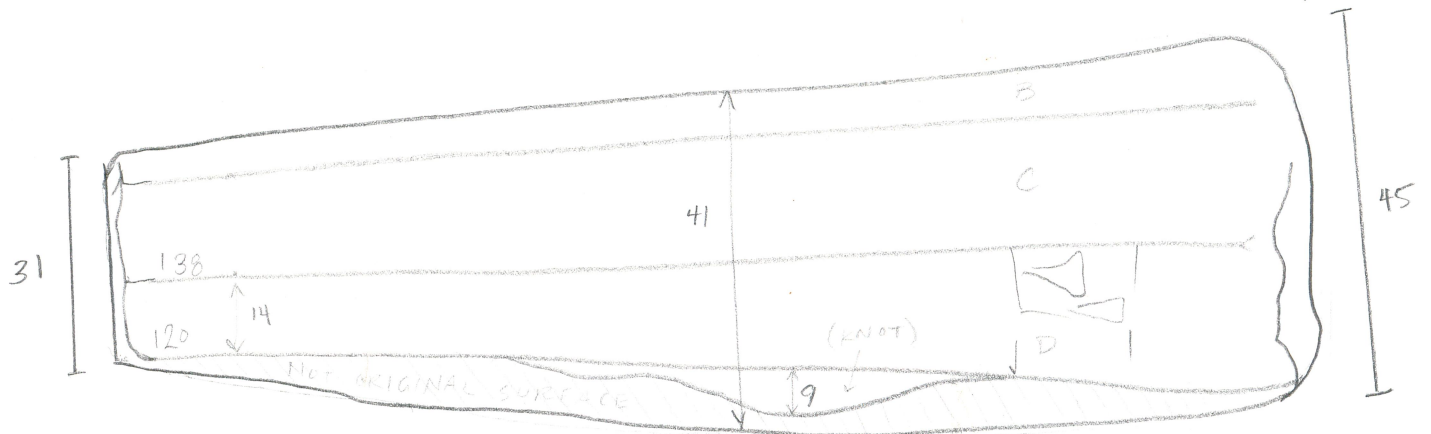

Skador/damage *two facets of handle have split off, & left a depression that runs the full length of the handle, but only crosses hole for shaft 10mm from L end. original surface otherwise in good condition. "x" indicates modern tag fastener holes.*

Kommentar/comments *end slightly mushroomed possibly from striking. Hole for shaft circular @ surface, but tapers & becomes rectangular/square as it deepens. Blind. 29mm long split in L end (face "E") extends through to shaft. poss. some metal @ bottom of shaft?*

1/2

CROSS
section
~ 75 mm
from end
(w/2)

(figure out how deep the
hole is)