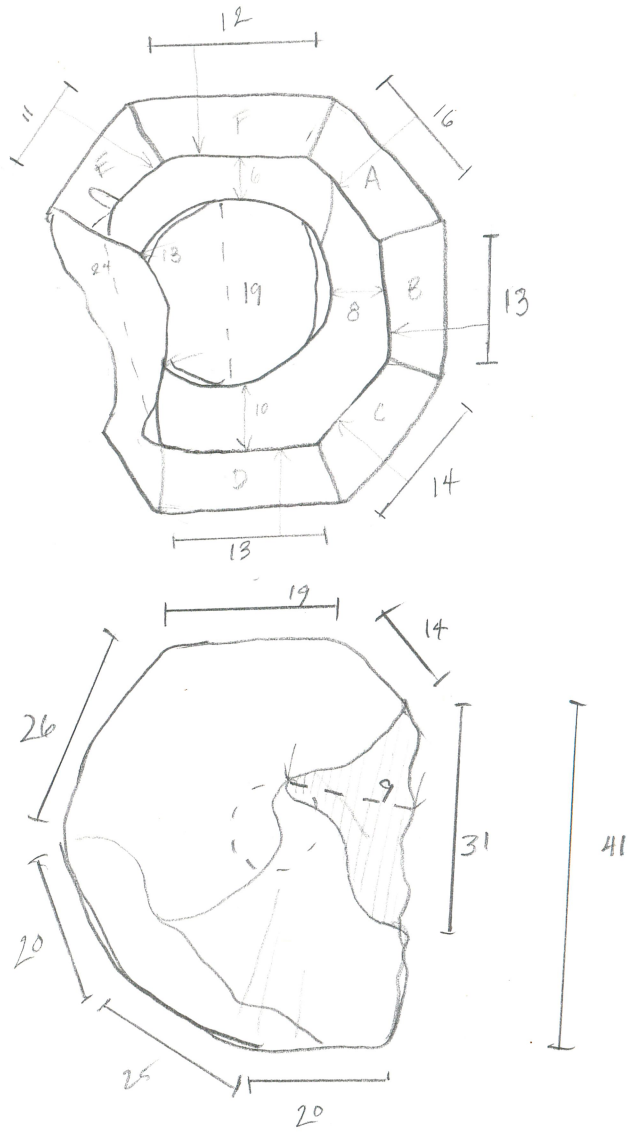

Balk/beam
21

Kanonport/gunport

Material

Träslag/wood type
oak?

Fiberriktning/grain
straight

Skiss

Dimensioner (mm)

A	B	C	D	E	F	G	H	J
<i>158</i>	<i>35</i>	<i>55</i>						
K	L	M	N	P	Q	R	S	T

Skador/damage *two facets of handle have split off, & left a depression that runs the full length of the handle, but only crosses hole for shaft 10mm from L end. original surface otherwise in good condition. "x" indicates modern tag fastener holes.*

Kommentar/comments *end slightly mushroomed possibly from striking. Hole for shaft circular @ surface, but tapers & becomes rectangular/square as it deepens. Blind. 29mm long split in L end (face "E") extends through to shaft. poss. some metal @ bottom of shaft?*

1/2

CROSS
section
~ 75 mm
from end
(w/2)

(figure out how deep the
hole is)