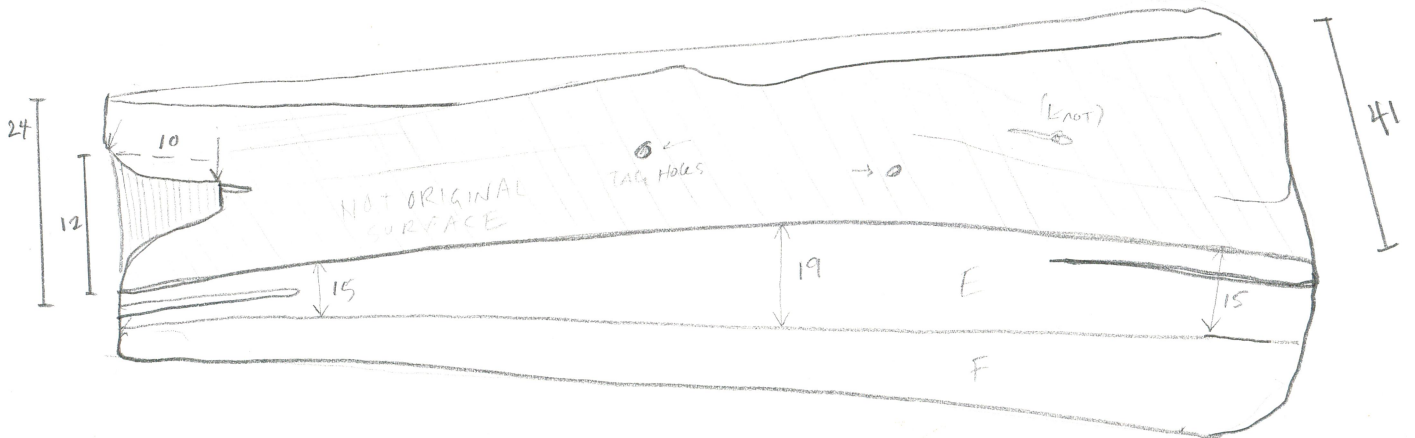

Skador/damage *two facets of handle have split off, & left a depression that runs the full length of the handle, but only crosses hole for shaft 10mm from L end. original surface otherwise in good condition. "x" indicates modern tag fastener holes.*

Kommentar/comments *end slightly mushroomed possibly from striking. Hole for shaft circular @ surface, but tapers & becomes rectangular/square as it deepens. Blind. 29mm long split in L end (face "E") extends through to shaft. poss. some metal @ bottom of shaft?*

1/2

CROSS
section
~ 75 mm
from end
(w/2)

(figure out how deep the
hole is)