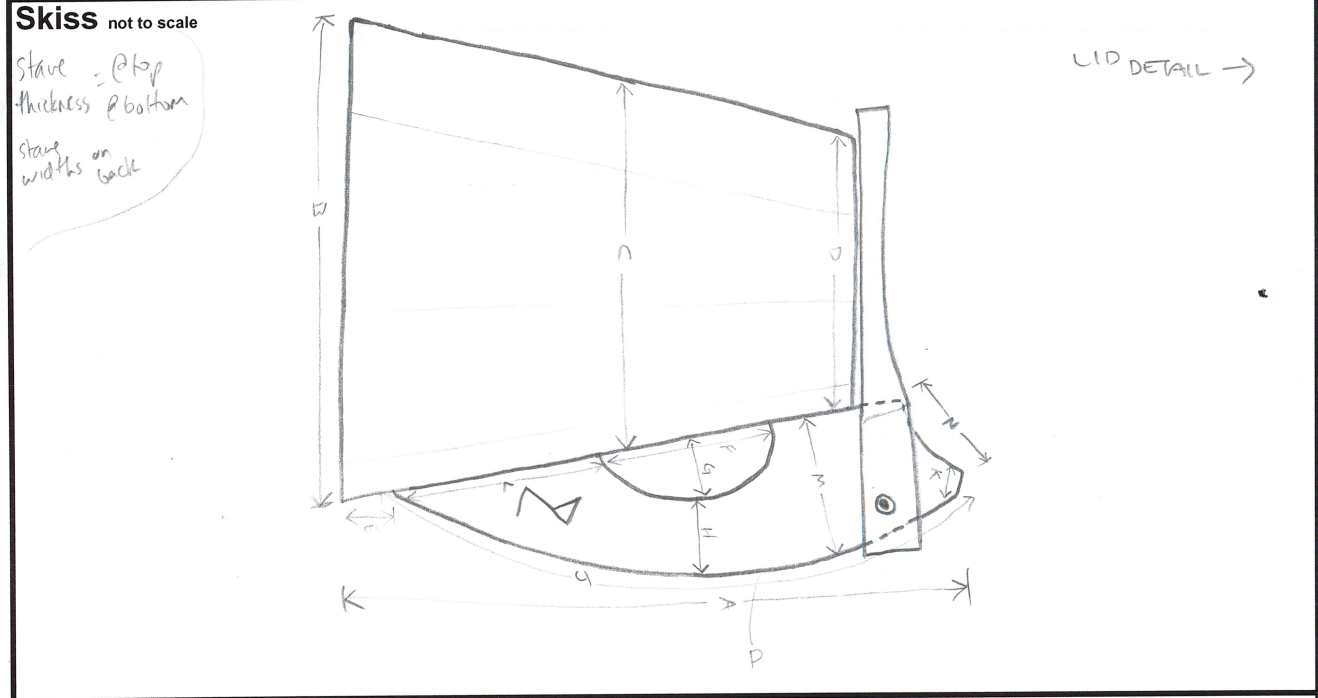

Material Träslag/wood type <i>FURU?</i>		Conversion 	
Fiberriktning/grain			

Dimensioner (mm) <i>w/o WITHIES!</i>								
A w/handle = 147 w/lid, no handle = 182 just vessel = 169	B d = 141	C C = 330	D d = 98 some warping - varies	E approx. 20	F ~ 50	G 20	H 20	J 180
K 8	L 70	M 39	N 40	P handle thickness 13	Q	R <i>inside height</i> can't get directly etc projection = 131	S <i>inside diameter</i> @ top = 83 @ bottom = 120	T <i>volume</i> 107 l. 16 l

STAVEWIDTHS:

top	10	32	33	47	43	29	43	32	19
bottom	19	48	45	65	60	46	65	50	37
handle									

Moving counter clockwise from handle stage

LID DETAIL: