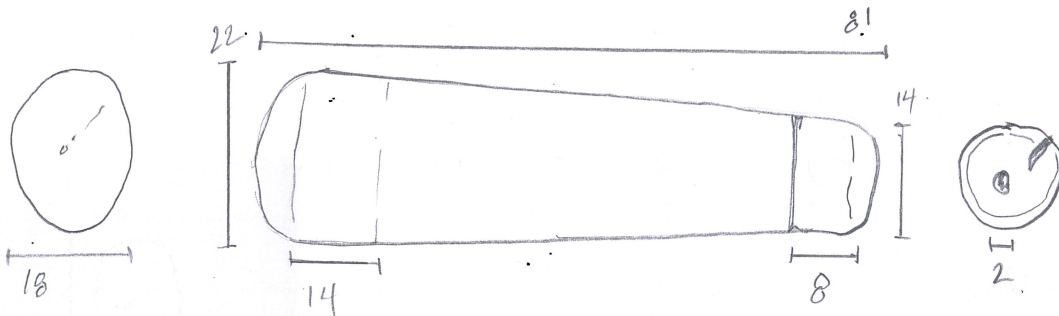

☆ Cons note no # on

Vasa föremål

Föremål

Fyndnummer

Dokumenterad av  
#

Datum  
10 March 2011

awl

14370

Fyndplats/location

Däck/deck	Sida/side	Balk/beam	Kanonport/gunport
upper gun	port	2-4	

Material

Träslag/wood type	Conversion
oak?	
Fiberriktning/grain	
straight	

Skiss

Dimensioner (mm)

A	B	C	D	E	F	G	H	J
K	L	M	N	P	Q	R	S	T

Skador/damage in good condition overall; some splitting @ keel & tang ends, greasy PEG residue on surface. some distortion from shrinkage, slightly oval shaped

Kommentar/comments curved and handle; su diam circular tang, ghosts of rings @ both ends