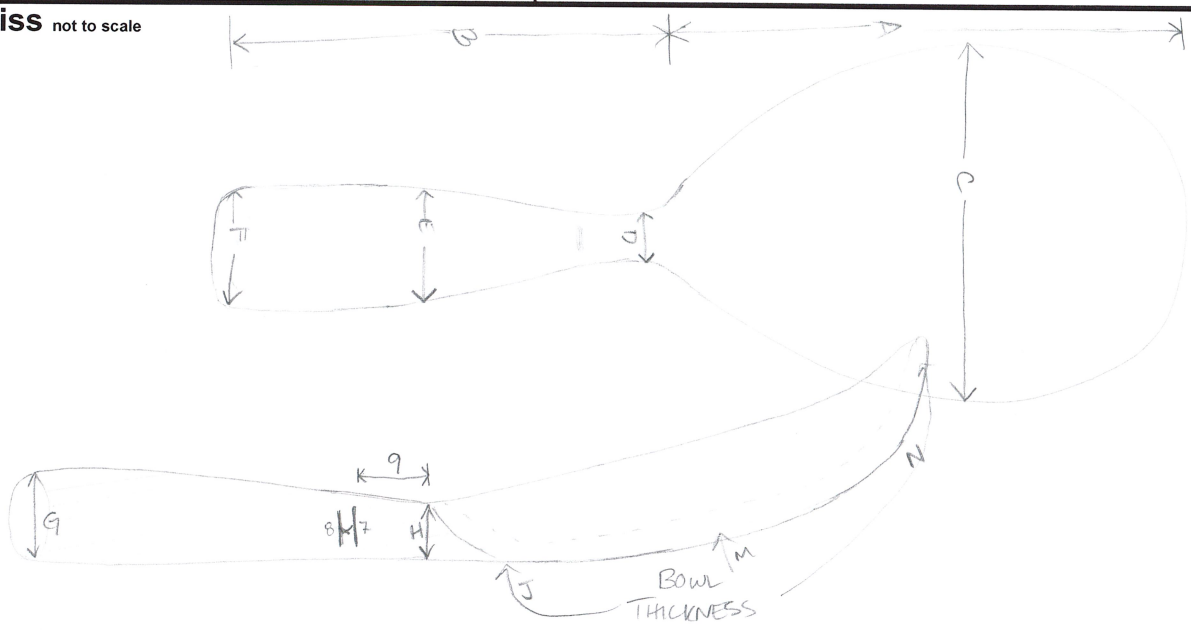

Fynd datum 1961-05-12

Däck/deck
ÖB

Sida/side
SB

Balk/beam
2

Länd från för
550

Material

Träslag/wood type

? fine grain softwood?

Conversion

Fiberriktning/grain

Skiss not to scale

Dimensioner (mm)

A	B	C	D	E	F	G	H	J
76	63	51	8	11	14	15	12	8
K bowl depth	L bowl height	M	N	P	Q	R	S overall length	T ^{B: A} _{H: BL}
13	33	4	3				139	63:76

Conservering

SALT-Ø non-hibicys yet

Relaterade fynd/related finds

FOUND IN 8010 KISTA

"FOUND STANDING upside down in left front corner of the front view"

Kommentar/comments

1 complete sked. simple, monoxylous. oval shaped bowl, handle x-section is oval dark wldr.