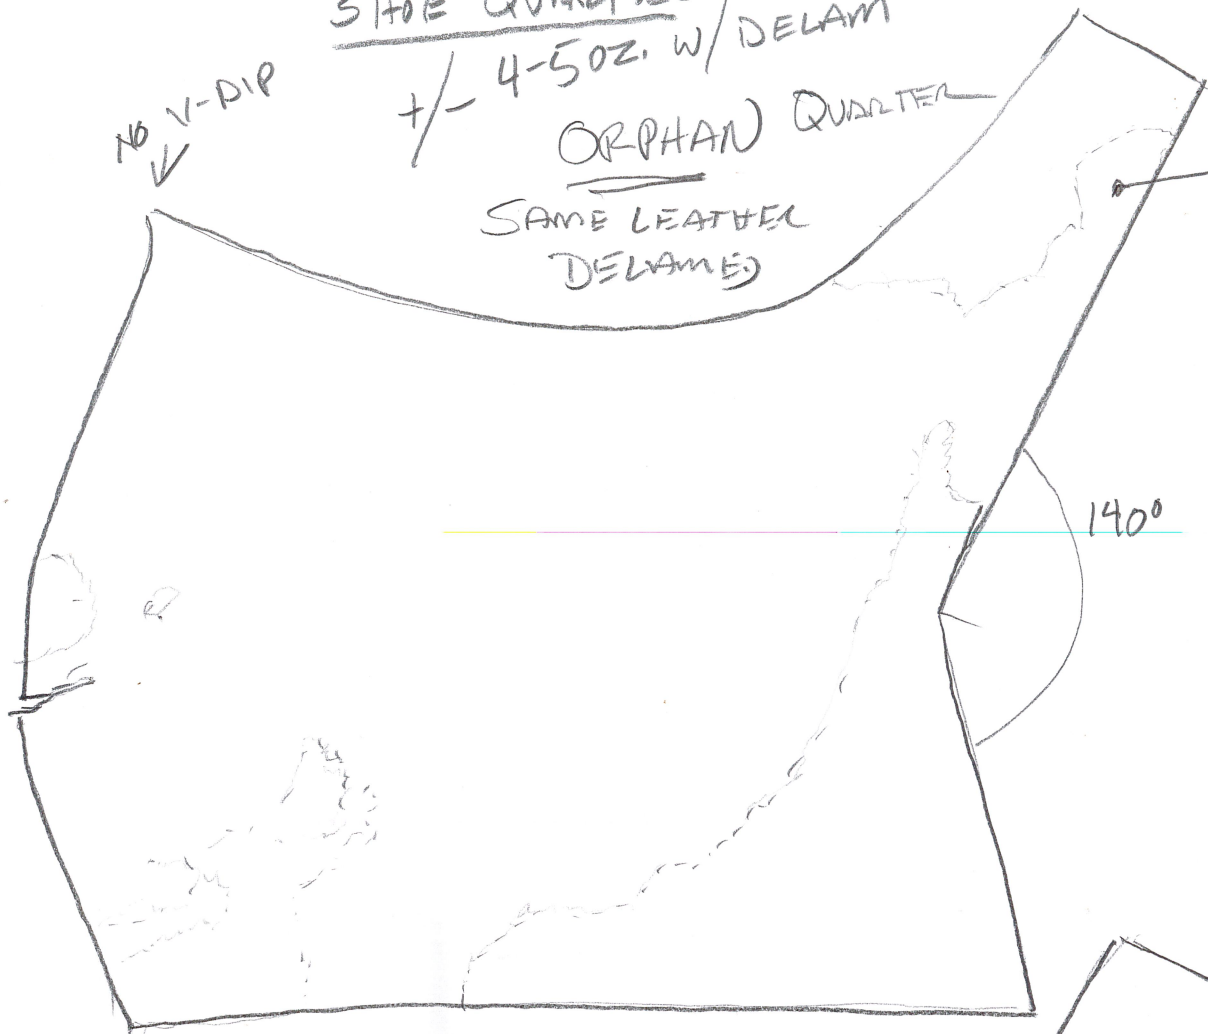

DM (C)

8215/HATCHEST UPPERZ.

NO V-DIP
SHOE QUARTER
+/- 4-5 OZ. W/ DELAM

ORPHAN QUARTER
SAME LEATHER
DELAMED

DELAM MEND
SUPERIMPOSED

SHOE VAMP

3.5-4 OZ. FLESH VAMP (DELAM)
VERY COARSE GRAIN
SPECIES?

VAMP PAIR!
(2)

CREASED GRAIN TO GRAIN

QUARTER PAIR!
(2) SAME LEA.
(DELAMED)

SEE P. 2
(2)

140°

1 INCH

VASA 3/29/22 (2) of (4)

~~(1) of (3)~~

VAMP PAIRS w/ (1)

3.5-4oz GRAIN DELAM

LATCH TIP?
UNKNOWN FRAG.

SAME DELAM.

GRAIN DELAM

SIDE QUARTERS

1 INCH

VASA 3/30/22

(4) or (4)