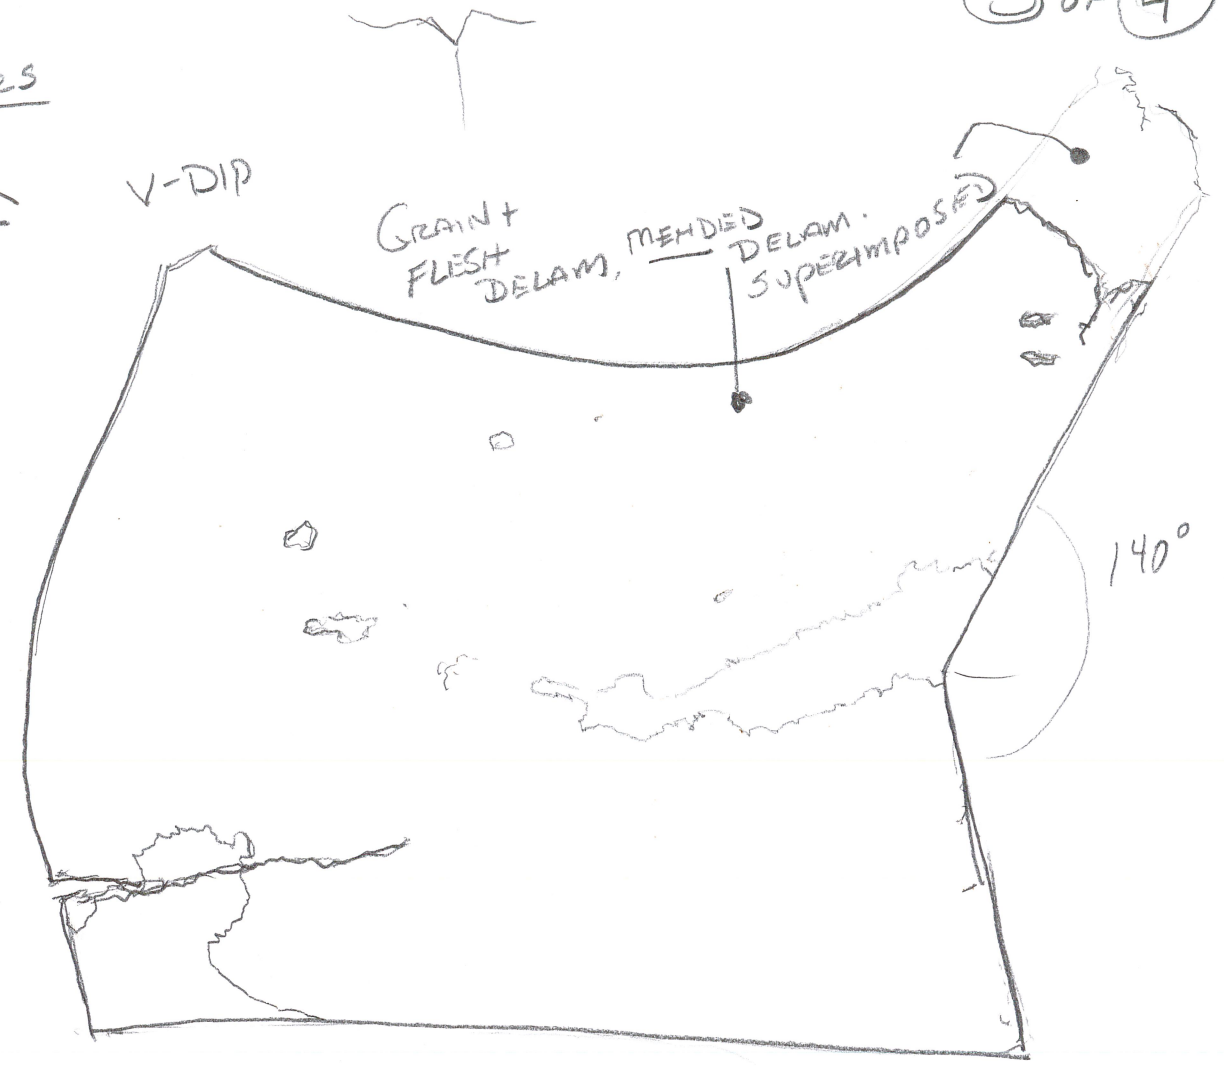

CREASED GRAIN TO GRAIN

QUARTER PAIR!
(2) SAME LEA.
(DELAMED)

SEE P. 2
(2)

140°

1 INCH

VASA 3/29/22 (2) of (4)

~~(1) of (3)~~

VAMP PAIRS w/ (1)

3.5-4oz GRAIN DELAM

LATCH TIP?
UNKNOWN FRAG.

SAME DELAM.

GRAIN DELAM

SIDE QUARTERS

1 INCH

VASA 3/30/22

(4) or (4)