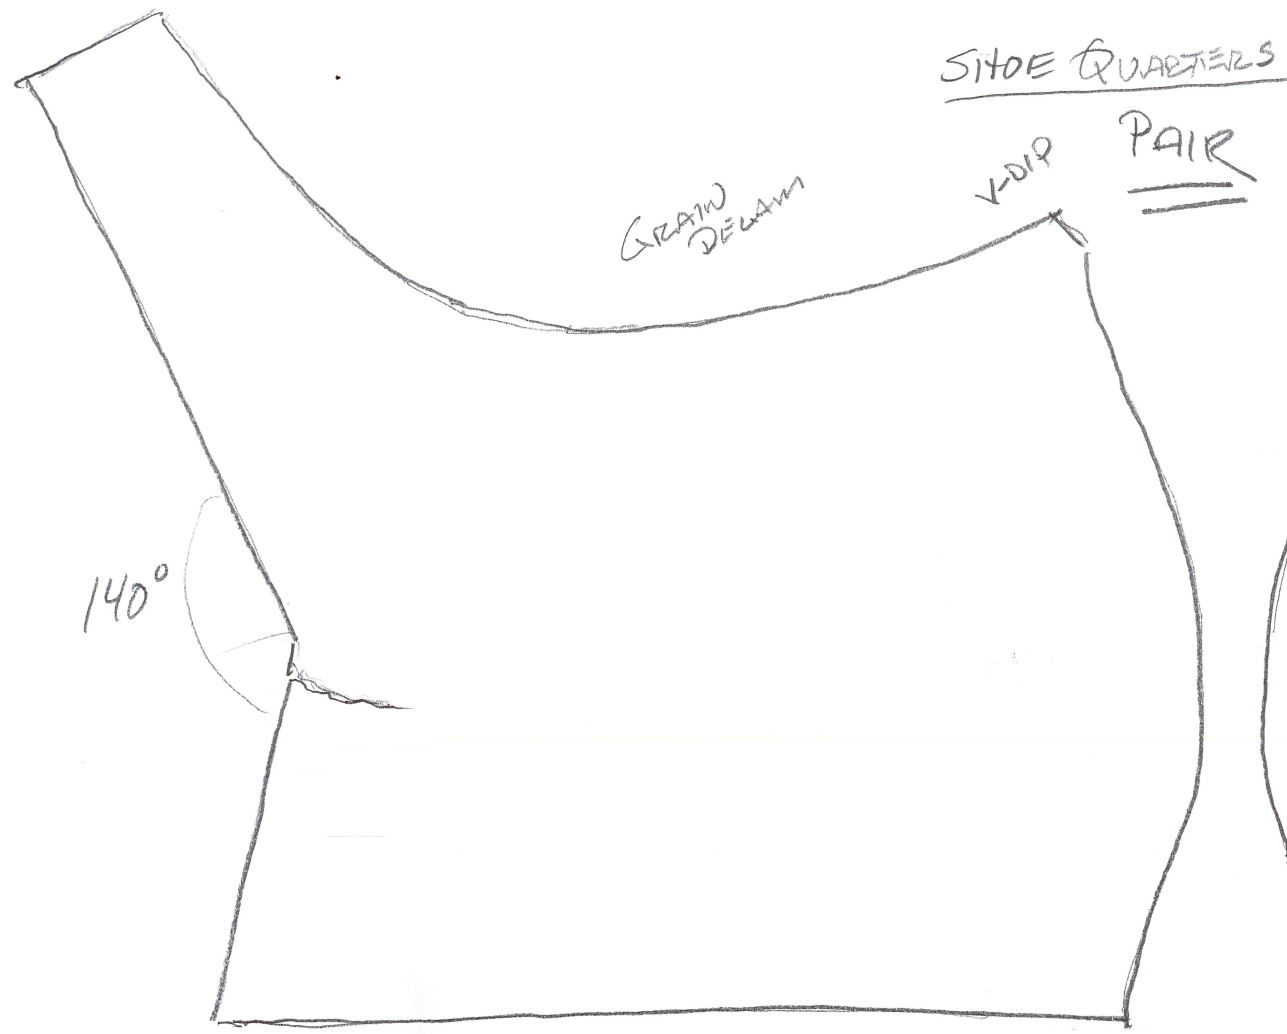

CREASED GRAIN TO GRAIN

QUARTER PAIR!
(2) SAME LEA.
(DELAMED)

SEE P. 2
(2)

140°

1 INCH

VASA 3/29/22 (2) of (4)

~~(1) of (3)~~

VAMP PAIRS w/ (1)

CREASED
GRAW TO GRAW

8215 HAT CHEST UPPER
SHOE VAMP

3.5-4oz GRAW
DELAN FLESH-OUT

1 INCH

3 OF 4

3/29/22 YASA

1000

8215 HAT CHEST UPPER

3.5-4oz GRAIN DELAM

LATCH TIP?
UNKNOWN FRAG.

SAME DELAM.

GRAIN DELAM

SIDE QUARTERS

1 INCH

VASA 3/30/22

(4) or (4)