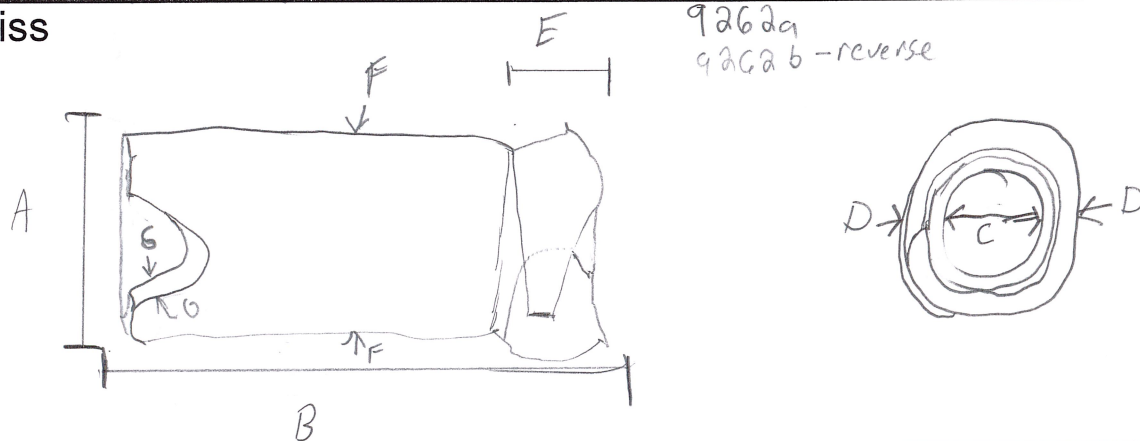

Träslag/wood type

Glass

Fiberriktning/grain

brown/olive and dark green

Conversion

Skiss

Dimensioner (mm)

A	B	C	D	E	F	G	H	J
31	66.5	17	20.5	9	26.5	2	102.5	47
K	L	M	N	P	Q	R	S	T
35								

Skador/damage

No damage

Kommentar/comments

9262a has laid-on-ring, is finish from possible round bottle.

Association

Andra delar/other parts

Relaterade fynd/related finds