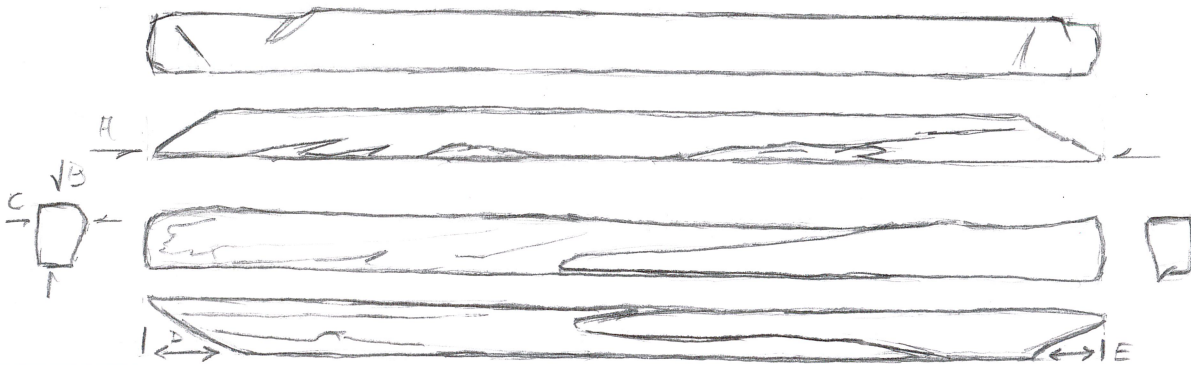

Träslag/wood type

Conversion

EK

Fiberriktning/grain

Fine, straight

Skiss

Dimensioner (mm)

A	B	C	D	E	F	G	H	J
1079	66	46	67	98				
K	L	M	N	P	Q	R	S	T

Skador/damage Deep crack compromising structural integrity of the whole piece, visible as an elongated flap in lower two views.

Kommentar/comments

Association

Andra delar/other parts

Relaterade fynd/related finds