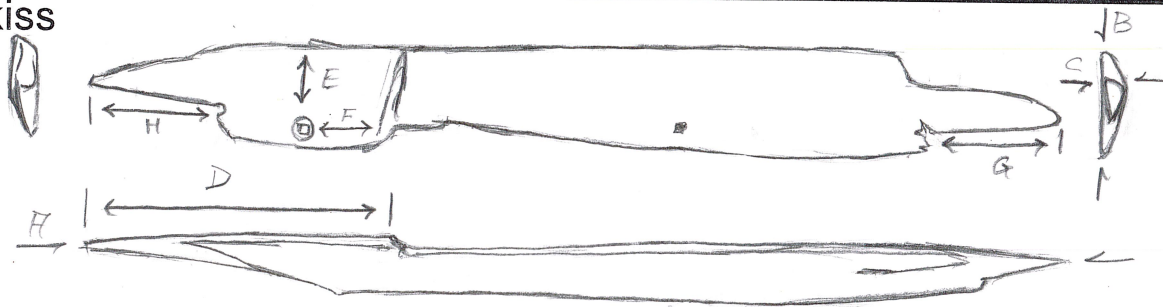

16-17

Material

Träslag/wood type

Conversion

Furu

Fiberriktning/grain

Fine-med, straight

Skiss

Dimensioner (mm)

A	B	C	D	E	F	G	H	J
632	62	21	191	56	42	92	56	
K	L	M	N	P	Q	R	S	T

Skador/damage *Obvious breaking at soft ends, possibly across nail holes. The edge between "F" and "G" also appears to be broken.*