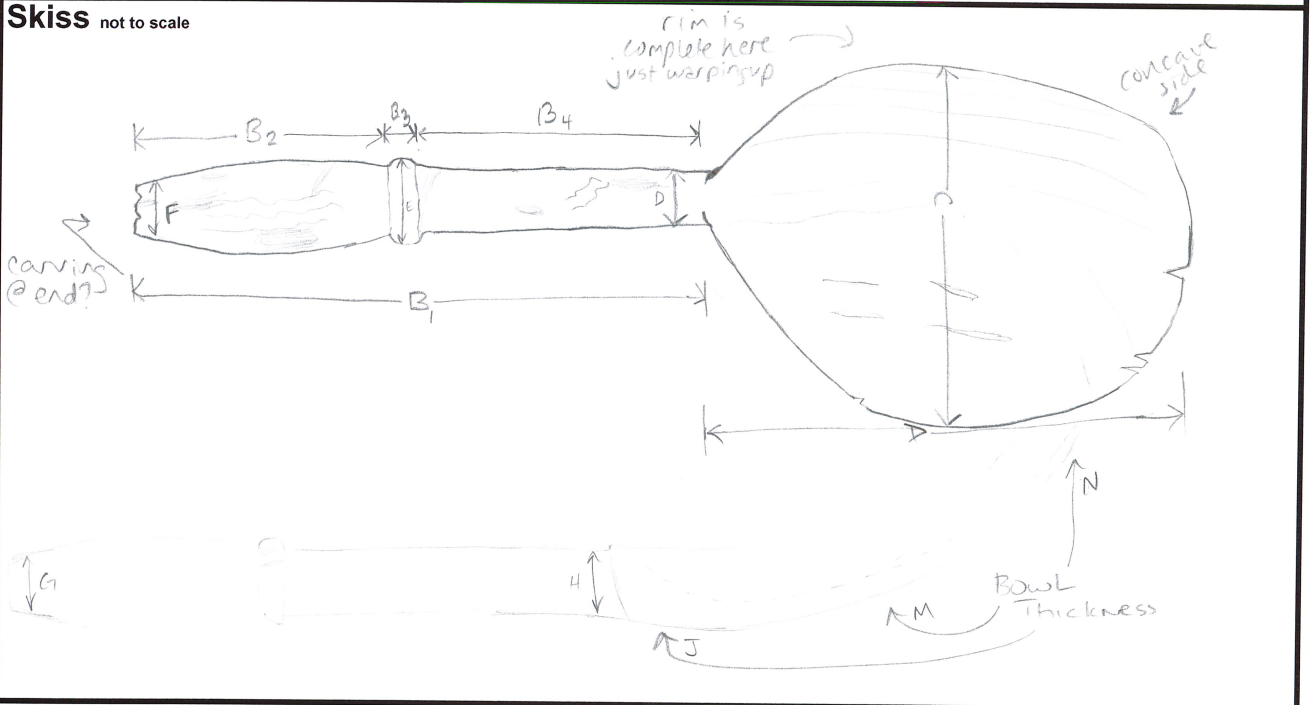

Vasa husgeråd

Föremål SKED complete	Fyndnummer 19287

Dokumenterad av S. GANDUWLA	Datum 19 NOV 2010

Fyndplats/location confirmed w/fyndliggare ☒	Fynd datum 1961-09-15

Däck/deck TD	Sida/side BB	Balk/beam 22-24	Länd från för 3757-3904

Material	
Träslag/wood type Björk <i>- hammer could be maple! curly wood.</i>	Conversion
Fiberriktning/grain	

Dimensioner (mm)

A 66	B B1=75 B2=34 B3=31 B4=38	C 51	D 8	E 10	F 8	G G	H 11	J 9
K 12	L 25	M 4	N 3	P	Q	R	S 141	T 75:66

Bomärke Ja ☒ maybe Nej ☐ bomärke ke inf just decoration	Verktygsspor Ja ☒ @ neck + @ carvings Nej ☐	Dekoration Ja ☒ carving in middle + @ end of handle Nej ☐	Täcklager Ja ☒ black print? or is it sulfates? Nej ☐
LOCATION: end of handle	LOCATION:	LOCATION:	LOCATION:

Conservering
NO preservation info in MS
NO white tag yet

Relaterade fynd/related finds
FOUND IN 19251

Kommentar/comments
shape of bowl - roughly oval
x-section - oval - until almost handle
@ end
1 complete sked w/ oval shaped bowl and curved handle. wood is beginning to splitting - warping wood is wavy grain

confirmed w/MarketStore ☒

MS image - ✓
Photo - NO