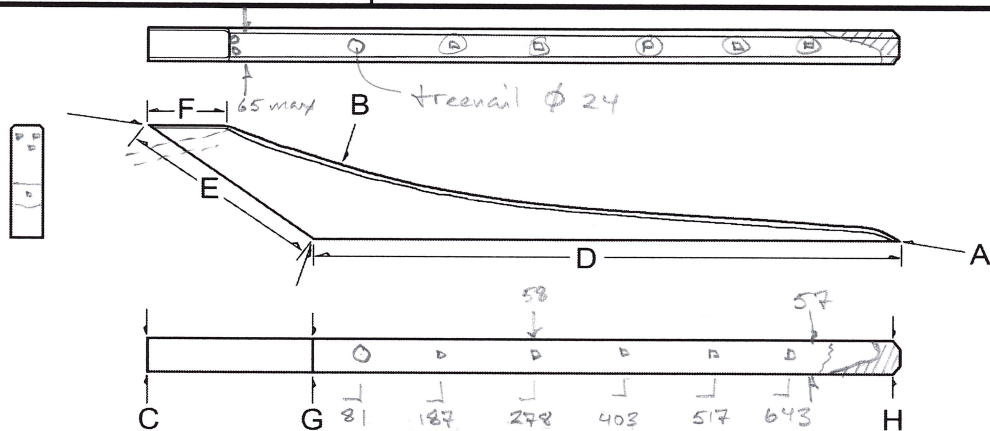

## Dimensioner (mm)

A	B	C	D	E	F	G	H	J
854	113 (105)	57	717 (930)	188 (190)	90	60	-	
K	L	M	N	P	Q	R	S	T

Skador/damage Much erosion, corners rounded, grooves faint, tip broken off

Kommentar/comments Sketch in figure shows treenail projecting 70 below bottom