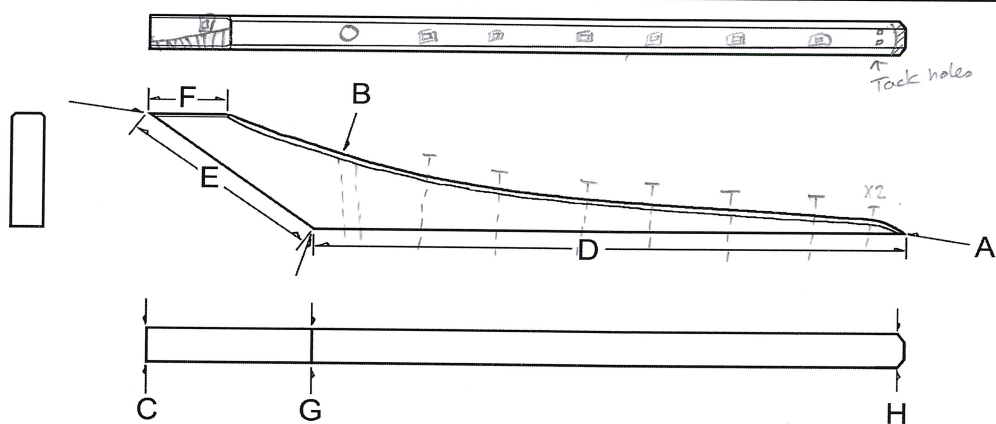

BB

AG (48m)

Material

Träslag/wood type

Conversion

Fiberriktning/grain Straight but run-out, insides

Skiss

Dimensioner (mm)

A	B	C	D	E	F	G	H	J
934	103	52	809	174	62	52	54	
K	L	M	N	P	Q	R	S	T

Skador/damage Piece broken off at top at ring, only 1/3 remains + with only one nail

Kommentar/comments

IN MAINTOP

Association

Andra delar/other parts