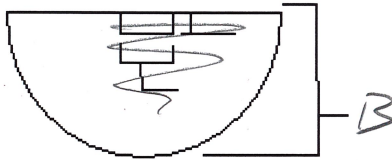

Fyndplats/location

Däck/deck	Sida/side	Balk/beam	Kanonport/gunport
-----------	-----------	-----------	-------------------

Material

gjutjärn/ cast iron <input checked="" type="checkbox"/> Wrought Iron <input checked="" type="checkbox"/>	Polar Feature Y / <input checked="" type="checkbox"/> N Description: _____ Sprue Y / <input checked="" type="checkbox"/> N Seam <input checked="" type="checkbox"/> / N If yes : Concave / Convex Weight (Grams) 148 Condition Poor 1 2 3 4 5 Excellent Surface Condition Smooth <input checked="" type="checkbox"/> Rough Pitted
---	--

Skiss

MALE FEMALE _____

Bar Present YES NO _____

Dimensioner (mm)

A 111	B 53	C 21	D 11	E	F	G	H	J
K	L	M	N	P	Q	R	S	T

Skador/damage

Cracks Small Cavities Large Cavity V. Large Cavity Deep Cavity
 Rust Exploding Corroding Incomplete Irregular bumps Waxy V. Waxy
 Large Cavities V. Large Cavities Gouges Large Gouges