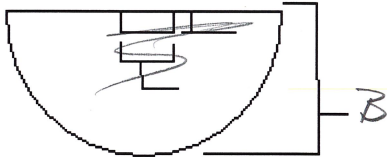

Fyndplats/location

Däck/deck	Sida/side	Balk/beam	Kanonport/gunport
-----------	-----------	-----------	-------------------

Material

gjutjärn/ cast iron <input checked="" type="checkbox"/> Wrought Iron <input checked="" type="checkbox"/>	Polar Feature Y / N Description: <u>Dep</u> Sprue Y / N <input checked="" type="checkbox"/> Seam Y / N <input checked="" type="checkbox"/> If yes: Concave / Convex Weight (Grams) <u>1040</u> Condition Poor 1 2 <u>3</u> 4 5 Excellent Surface Condition Smooth <u>Rough</u> Pitted
---	--

Skiss

MALE FEMALE

Bar Present YES NO

Dimensioner (mm)

A	B	C	D	E	F	G	H	J
<u>129</u>	<u>68</u>	<u>29</u>	<u>25</u>					
K	L	M	N	P	Q	R	S	T

Skador/damage

Cracks Small Cavities Large Cavities V. Large Cavities Deep Cavity
 Rust Exploding Corroding Incomplete Irregular bumps Gouges Large Gouges
 Waxy V. Waxy